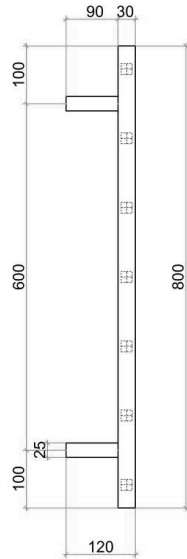

## Ladder Towel Rails 240V

Electric Heated Towel Rails for use in bathrooms

**Finish:** 304 Stainless Steel

**Size:** W600 x H800 x D122

**Output:** 78 Watts - HTR07C  
88 Watts - HTR07MB

**No. of Bars:** 7

This rail has Multiflex wiring which means that there is a connection point on both the left and right hand side of the rail and the lead can be connected to either side. Being a dry electric element rail, this can be mounted either way up meaning the wiring can be from any of the four mounting points.