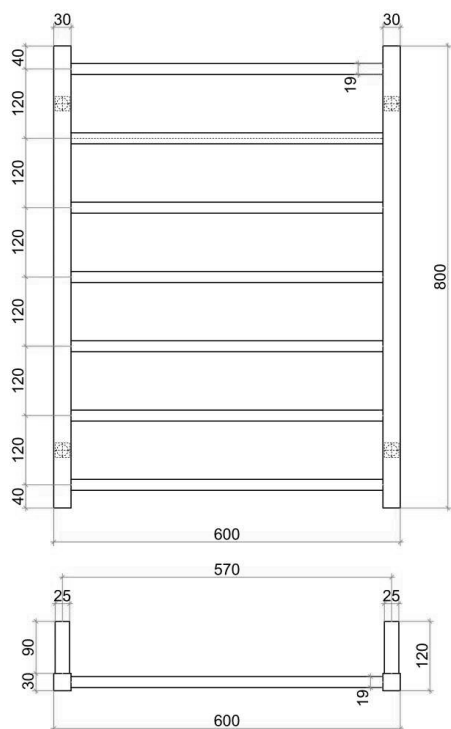

## Ladder Towel Rails 240V

Electric Heated Towel Rails for use in bathrooms

**Finish:** 304 Stainless Steel

**Size:** W600 x H800 x D122

**Output:** 78 Watts - HTR07C  
88 Watts - HTR07MB

**No. of Bars:** 7

This rail has Multiflex wiring which means that there is a connection point on both the left and right hand side of the rail and the lead can be connected to either side. Being a dry electric element rail, this can be mounted either way up meaning the wiring can be from any of the four mounting points.