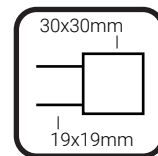

HORIZONTAL AND VERTICAL BAR SIZES