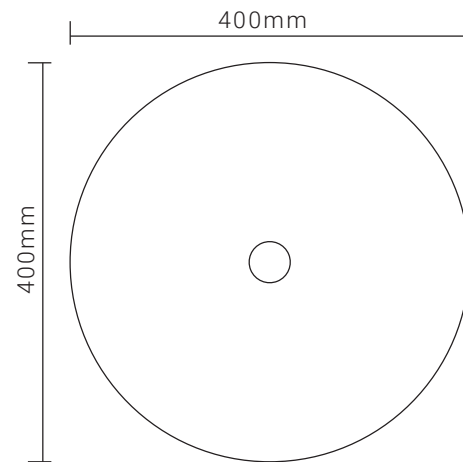

SERENITY

400mm Round Basin

Materials: fine fireclay

Size: ø400mm x 140mm(H)

Color:

Matte White
(CB1102NM)

Gloss White
(CB1101N)

Features:

Front

Top

All measurements in mm and a guide only. Fine fireclay is a nature product and therefore is subject to variations. Variations +/- 2% to the specifications are common and acceptable and are within industry tolerance. The actual sink or basin MUST be onsite to measure before making cabinetry or cutting stone.