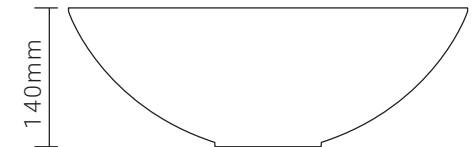

Top

All measurements in mm and a guide only. Fine fireclay is a nature product and therefore is subject to variations. Variations +/- 2% to the specifications are common and acceptable and are within industry tolerance. The actual sink or basin MUST be onsite to measure before making cabinetry or cutting stone.