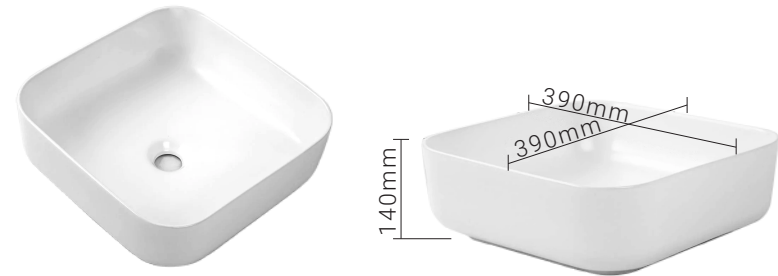

## Above Counter Basin

**Materials:** fine fireclay

### Features:

- Available in multiple colors and finishes
- Made from fine fire clay with high quality materials
- A clean rectangular outline with soft radius corners
- No tap hole or overflow
- Requires 32mm no overflow popup waste (not included)

### Mounting options:

Above counter, bench mount

**SEINE 38 Above Counter Basin** | Size: 390 x 390 x 130mm

Color:  Matte White (CB1213SNM)  Gloss White (CB1213SN)

**SEINE 50 Above Counter Basin** | Size: 500 x 390 x 130mm

Color:  Matte White (CB1213NM)  Gloss White (CB1213N)