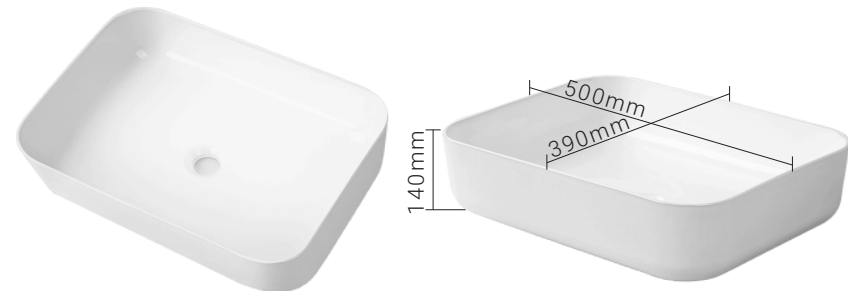

## Above Counter Basin

**Materials:** fine fireclay

### Features:

- Available in multiple colors and finishes
- Made from fine fire clay with high quality materials
- A clean rectangular outline with soft radius corners
- No tap hole or overflow
- Requires 32mm no overflow popup waste (not included)

### Mounting options:

Above counter, bench mount

**SEINE 38 Above Counter Basin** | Size: 390 x 390 x 130mm

Color:  Matte White (CB1213SNM)  Gloss White (CB1213SN)

**SEINE 50 Above Counter Basin** | Size: 500 x 390 x 130mm

Color:  Matte White (CB1213NM)  Gloss White (CB1213N)