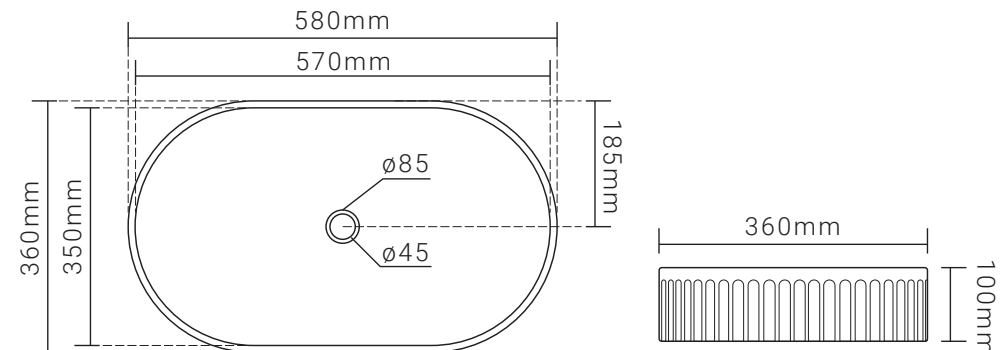

ORI

58 Fluted Oval Basin

Materials: fine fireclay

Size: 580mm x 360mm x 100mm(H)

Color:

 Matte White
(CB1305NMW)

 Gloss White
(CB1305N)

 Matte Black
(CB1305NMB)

Front

Top

All measurements in mm and a guide only. Fine fireclay is a nature product and therefore is subject to variations. Variations +/- 2% to the specifications are common and acceptable and are within industry tolerance. The actual sink or basin MUST be onsite to measure before making cabinetry or cutting stone.