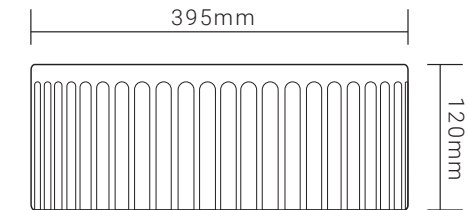

Top

All measurements in mm and a guide only. Fine fireclay is a nature product and therefore is subject to variations. Variations +/- 2% to the specifications are common and acceptable and are within industry tolerance. The actual sink or basin MUST be onsite to measure before making cabinetry or cutting stone.