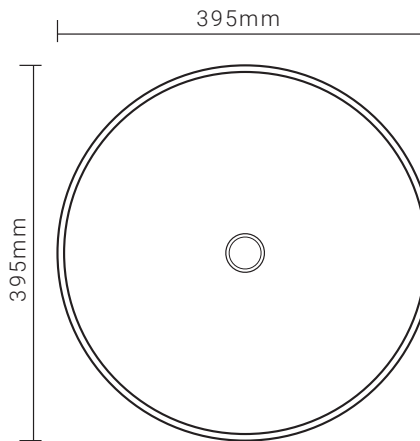

Top

All measurements in mm and a guide only. Fine fireclay is a nature product and therefore is subject to variations. Variations +/- 2% to the specifications are common and acceptable and are within industry tolerance. The actual sink or basin MUST be onsite to measure before making cabinetry or cutting stone.