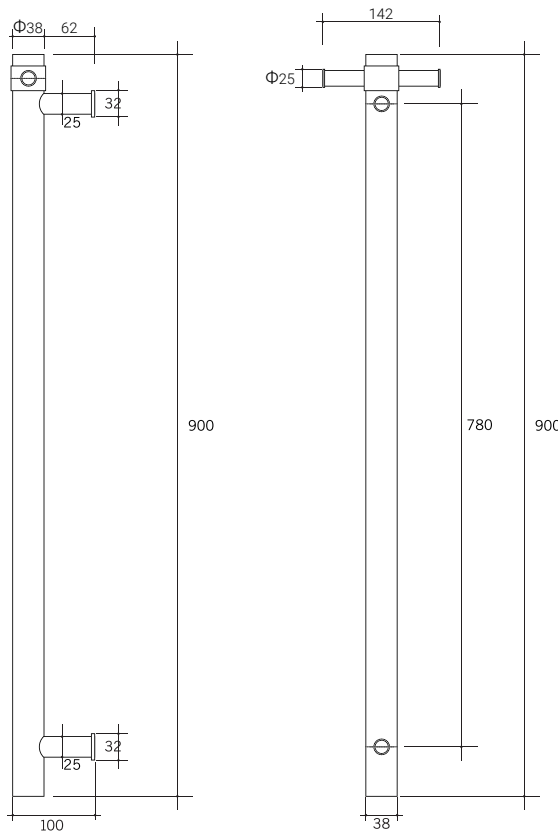

## Towel Rails Single 240V

Electric Heated Towel Rails for use in bathrooms

**Finish:** 304 Stainless Steel

**Size:** W142 x H900 x D100

**Output:** 24 Watts - HTR03C / HTR03BN / HTR03GM / HTR03BG  
27 Watts - HTR03MB

**No. of Bars:** 1

Rails are sold individually. Hooks are removable.

5 YEARS  
WARRANTY

SAFE FOR USE  
IN BATHROOMS

QUALITY  
STAINLESS  
STEEL

DRY ELECTRIC  
ELEMENT

CONCEALED  
WIRING ONLY

HORIZONTAL  
AND VERTICAL  
BAR SIZES