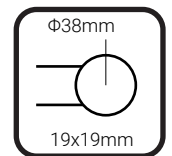

HORIZONTAL
AND VERTICAL
BAR SIZES

PLEASE NOTE: Specifications are for information purposes only. Whilst every effort has been made to ensure the product specifications are accurate, due to continuing product development and improvement the specifications are subject to change. Specifications can be used to rough in and fit timber supports in the wall however we recommend no holes are drilled without having the product on site or verifying the details with the manufacturer. Thermogroup cannot be held liable or responsible for errors due to updated specifications.