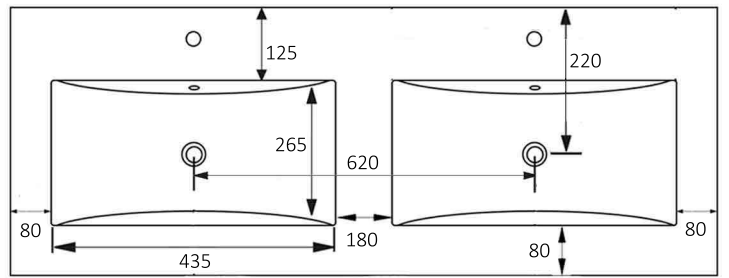

**CT60**

**CT75**

**CT90**

**CT120S**

**CT120D**

**CT150S**

**CT150D**

**CT60/75/90/120S/150S**

**CT120D/150D**

- 20 mm thick, quality surfaces made from vitrified china
- Suits 32mm overflow waste (not included)
- Built-in overflow, brass over-flow ring in Chrome included
- 1 tap hole for each bowl at 12 O'clock
- 15 year warranty