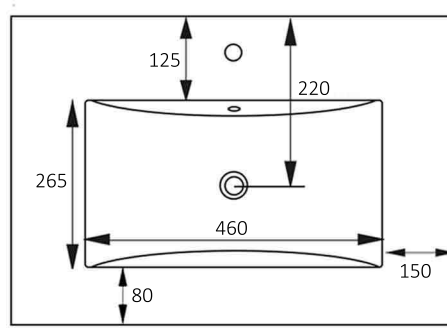

**CT60**

**CT75**

**CT90**

**CT120S**

**CT120D**

**CT150S**

**CT150D**

**CT60/75/90/120S/150S**

**CT120D/150D**

- 20 mm thick, quality surfaces made from vitrified china
- Suits 32mm overflow waste (not included)
- Built-in overflow, brass over-flow ring in Chrome included
- 1 tap hole for each bowl at 12 O'clock
- 15 year warranty