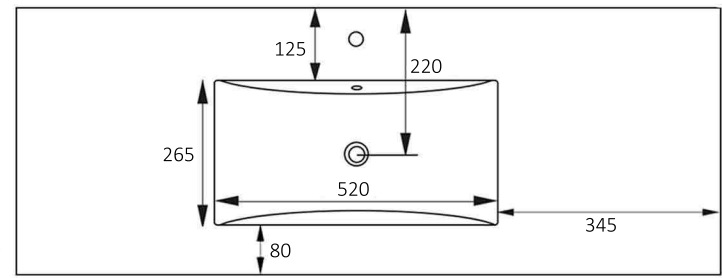

**CT60**

**CT75**

**CT90**

**CT120S**

**CT120D**

**CT150S**

**CT150D**

**CT60/75/90/120S/150S**

**CT120D/150D**

- 20 mm thick, quality surfaces made from vitrified china
- Suits 32mm overflow waste (not included)
- Built-in overflow, brass over-flow ring in Chrome included
- 1 tap hole for each bowl at 12 O'clock
- 15 year warranty