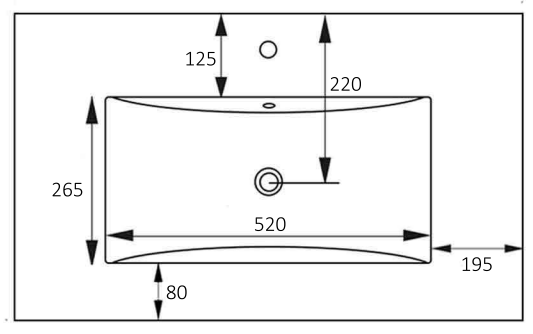

**CT60**

**CT75**

**CT90**

**CT120S**

**CT120D**

**CT150S**

**CT150D**

**CT60/75/90/120S/150S**

**CT120D/150D**

- 20 mm thick, quality surfaces made from vitrified china
- Suits 32mm overflow waste (not included)
- Built-in overflow, brass over-flow ring in Chrome included
- 1 tap hole for each bowl at 12 O'clock
- 15 year warranty