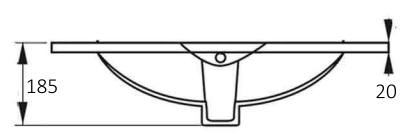

**CT60**

**CT75**

**CT90**

**CT120S**

**CT120D**

**CT150S**

**CT150D**

**CT60/75/90/120S/150S**

**CT120D/150D**

- 20 mm thick, quality surfaces made from vitrified china
- Suits 32mm overflow waste (not included)
- Built-in overflow, brass over-flow ring in Chrome included
- 1 tap hole for each bowl at 12 O'clock
- 15 year warranty