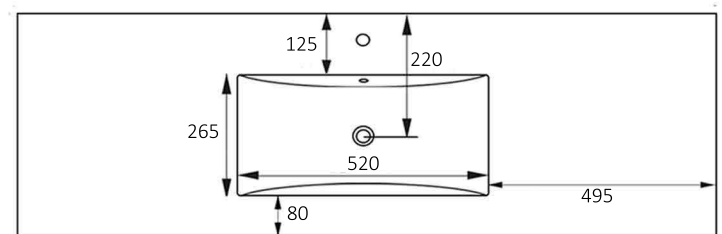

**CT60**

**CT75**

**CT90**

**CT120S**

**CT120D**

**CT150S**

**CT150D**

**CT60/75/90/120S/150S**

**CT120D/150D**

- 20 mm thick, quality surfaces made from vitrified china
- Suits 32mm overflow waste (not included)
- Built-in overflow, brass over-flow ring in Chrome included
- 1 tap hole for each bowl at 12 O'clock
- 15 year warranty