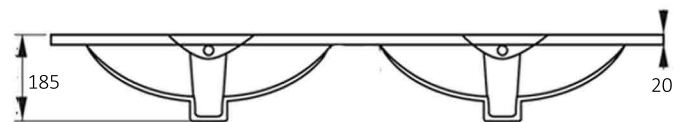

**CT60**

**CT75**

**CT90**

**CT120S**

**CT120D**

**CT150S**

**CT150D**

**CT60/75/90/120S/150S**

**CT120D/150D**

- 20 mm thick, quality surfaces made from vitrified china
- Suits 32mm overflow waste (not included)
- Built-in overflow, brass over-flow ring in Chrome included
- 1 tap hole for each bowl at 12 O'clock
- 15 year warranty