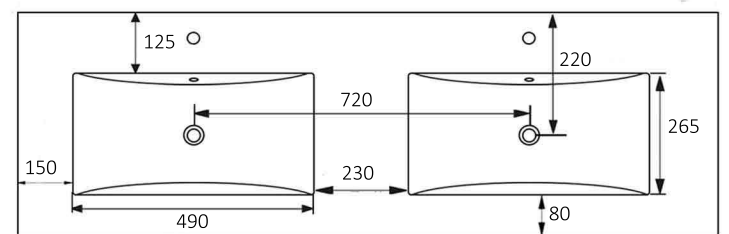

**CT60**

**CT75**

**CT90**

**CT120S**

**CT120D**

**CT150S**

**CT150D**

**CT60/75/90/120S/150S**

**CT120D/150D**

- 20 mm thick, quality surfaces made from vitrified china
- Suits 32mm overflow waste (not included)
- Built-in overflow, brass over-flow ring in Chrome included
- 1 tap hole for each bowl at 12 O'clock
- 15 year warranty