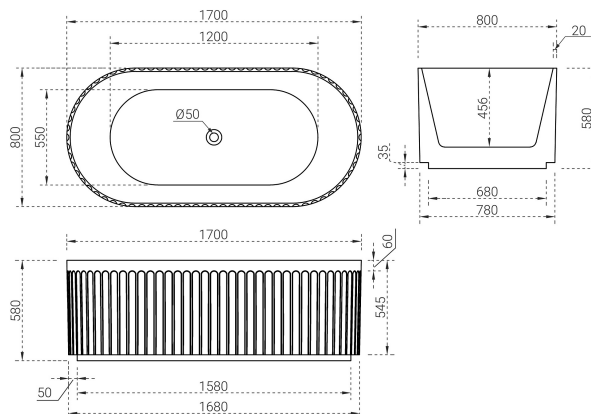

### Features:

- Modern and Nordic fluted design
- Lucite acrylic UV stabilised
- In built steel support frame with adjustable legs
- Available in matte white and gloss white
- Fit 40mm bath waste (sold separately)

### ORI 150

SIZE: 1500 x 750 x 580mm

Color:  Gloss White (BTF21150)

Matte White (BTF21150MW)

### ORI 170

SIZE: 1700 x 800 x 580mm

Color:  Gloss White (BTF21170)

Matte White (BTF21170MW)