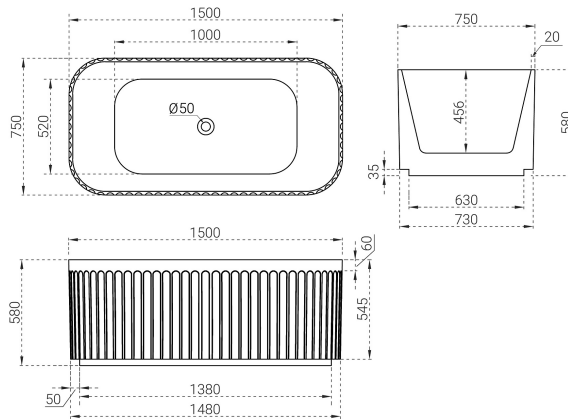

KUBO

Ribbed Freestanding Bathtub

Features:

- Modern and Nordic fluted design
- Lucite acrylic UV stabilised
- In built steel support frame with adjustable legs
- Available in matte white and gloss white
- Fit 40mm bath waste (sold separately)

Warranty:

- 10 year product replacement on acrylic structural integrity
- 5 year on frame and adjustment legs

Cleaning & Care:

- ✓ Rinse and wipe down with soft cloth after bath/ shower daily to prevent mildew.
- ✓ For heavily stained or dirty tub, fill the bath with hot water and add 2 cups of white vinegar. Let it sit about 15 minutes and then drain the tub. Sprinkle baking soda all over or apply Jif cream cleanser while the bath is still wet and scrub with a soft damp cloth or sponge. Rinse thoroughly after cleaning.
- ✗ Do not use harsh abrasives chemicals.
- ✗ Do not use scrubbers or sponges that have a rough side designed for heavy-duty cleaning

KUBO 150

SIZE: 1500 x 750 x 580mm

1. Color: ☐ Gloss White (BTF22150) ☐ Matte White (BTF22150MW)