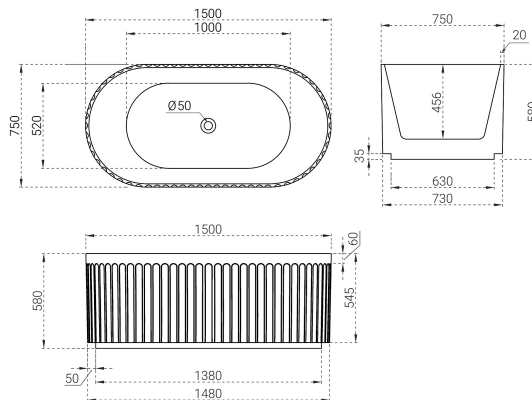

### Features:

- Modern and Nordic fluted design
- Lucite acrylic UV stabilised
- In built steel support frame with adjustable legs
- Available in matte white and gloss white
- Fit 40mm bath waste (sold separately)

### ORI 150

SIZE: 1500 x 750 x 580mm

Color:  Gloss White (BTF21150)

Matte White (BTF21150MW)

### ORI 170

SIZE: 1700 x 800 x 580mm

Color:  Gloss White (BTF21170)

Matte White (BTF21170MW)