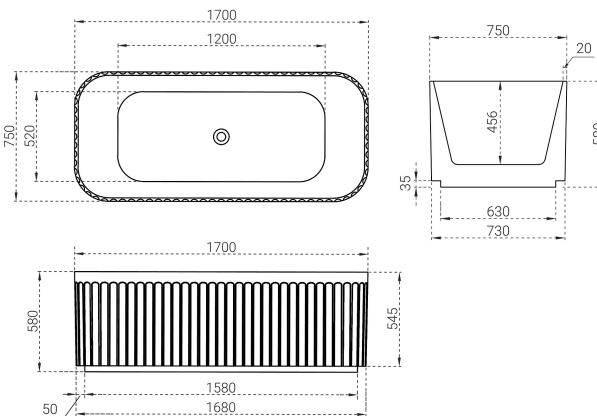

### Features:

- Modern and Nordic fluted design
- Lucite acrylic UV stabilised
- In built steel support frame with adjustable legs
- Available in matte white and gloss white
- Fit 40mm bath waste (sold separately)

### KUBO 150

SIZE: 1500 x 750 x 580mm

- Color:  Gloss White (BTF22150)  Matte White (BTF22150MW)

### KUBO 170

SIZE: 1700 x 750 x 580mm

- Color:  Gloss White (BTF22170)  Matte White (BTF22170MW)