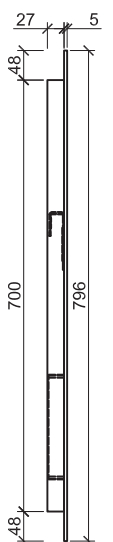

Back View

Side Section

Moon 70

Back View

Side Section

Moon 80

FEATURES

- 5000K cool white dimmable mirror with built-in demister
- Illuminating touch sensor for light and demister
- 5mm thick copper-free mirror, pencil edge safety glass
- SAA approved
- IP44 rating to prevent water splash
- Non exposed LED light
- Include wall mounting screws and anchor plugs
- Low voltage LED & low voltage demister