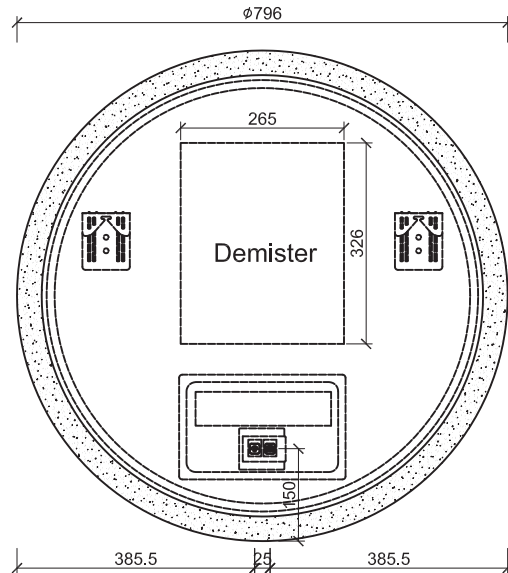

Back View

Side Section

Moon 70

Back View

Side Section

Moon 80

FEATURES

- 5000K cool white dimmable mirror with built-in demister
- Illuminating touch sensor for light and demister
- 5mm thick copper-free mirror, pencil edge safety glass
- SAA approved
- IP44 rating to prevent water splash
- Non exposed LED light
- Include wall mounting screws and anchor plugs
- Low voltage LED & low voltage demister