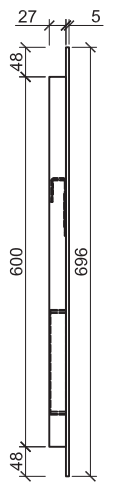

Back View

Side Section

Moon 70

Back View

Side Section

Moon 80

FEATURES

- 5000K cool white dimmable mirror with built-in demister
- Illuminating touch sensor for light and demister
- 5mm thick copper-free mirror, pencil edge safety glass
- SAA approved
- IP44 rating to prevent water splash
- Non exposed LED light
- Include wall mounting screws and anchor plugs
- Low voltage LED & low voltage demister