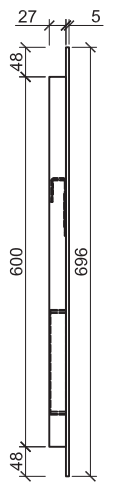

Back View

Side Section

Moon 70

Back View

Side Section

Moon 80

## FEATURES

- 5000K cool white dimmable mirror with built-in demister
- Illuminating touch sensor for light and demister
- 5mm thick copper-free mirror, pencil edge safety glass
- SAA approved
- IP44 rating to prevent water splash
- Non exposed LED light
- Include wall mounting screws and anchor plugs
- Low voltage LED & low voltage demister