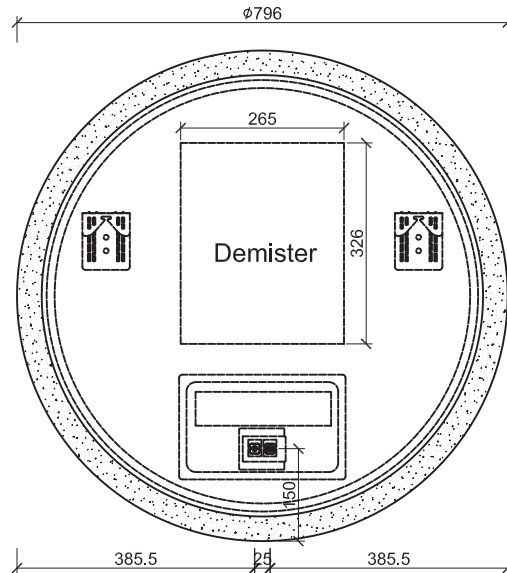

Back View

Side Section

Moon 70

Back View

Side Section

Moon 80

## FEATURES

- 5000K cool white dimmable mirror with built-in demister
- Illuminating touch sensor for light and demister
- 5mm thick copper-free mirror, pencil edge safety glass
- SAA approved
- IP44 rating to prevent water splash
- Non exposed LED light
- Include wall mounting screws and anchor plugs
- Low voltage LED & low voltage demister