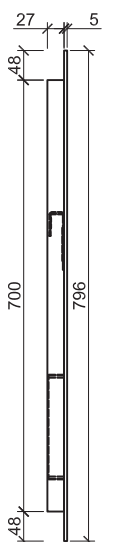

Back View

Side Section

Moon 70

Back View

Side Section

Moon 80

## FEATURES

- 5000K cool white dimmable mirror with built-in demister
- Illuminating touch sensor for light and demister
- 5mm thick copper-free mirror, pencil edge safety glass
- SAA approved
- IP44 rating to prevent water splash
- Non exposed LED light
- Include wall mounting screws and anchor plugs
- Low voltage LED & low voltage demister