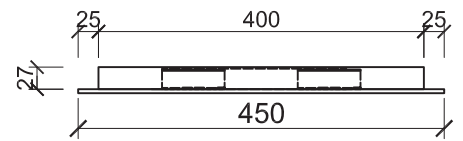

*Conditions apply

GEMINI 4590
Back View

GEMINI 4590
Side Section

GEMINI4590
Top Section

FEATURES

- 5000K cool white dimmable mirror with built-in demister
- Illuminating touch sensor for light and demister
- 5mm thick copper-free mirror, pencil edge safety glass
- SAA approved
- IP44 rating to prevent water splash
- Non exposed LED light
- Include wall mounting screws and anchor plugs
- Low voltage LED & low voltage demister