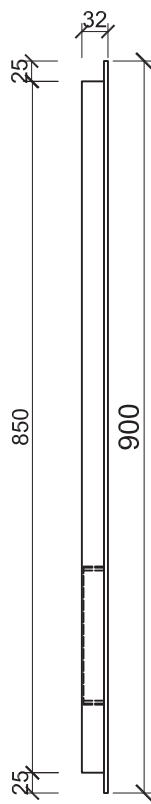

*Conditions apply

GEMINI 4590
Back View

GEMINI 4590
Side Section

GEMINI4590
Top Section

FEATURES

- 5000K cool white dimmable mirror with built-in demister
- Illuminating touch sensor for light and demister
- 5mm thick copper-free mirror, pencil edge safety glass
- SAA approved
- IP44 rating to prevent water splash
- Non exposed LED light
- Include wall mounting screws and anchor plugs
- Low voltage LED & low voltage demister

www.arova.com.au

* Mirror with 2 years replacement parts or complete product and electrical parts with 5 years replacement or complete product