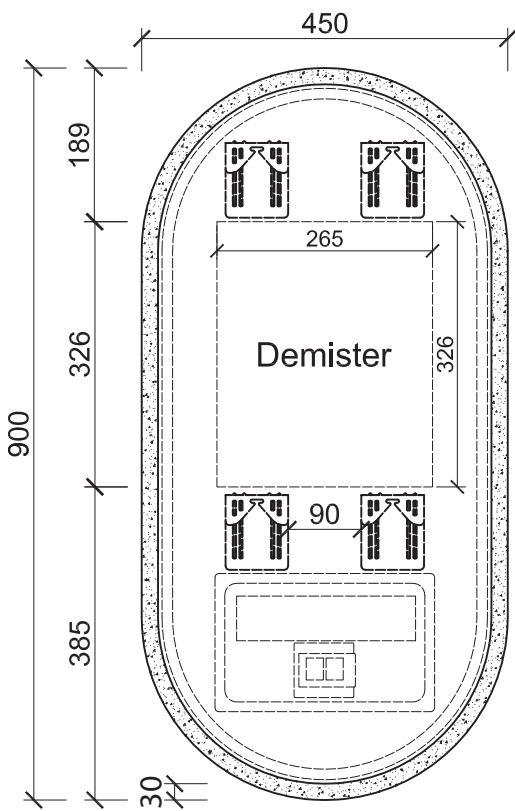

*Conditions apply

GEMINI 4590
Back View

GEMINI 4590
Side Section

GEMINI4590
Top Section

FEATURES

- 5000K cool white dimmable mirror with built-in demister
- Illuminating touch sensor for light and demister
- 5mm thick copper-free mirror, pencil edge safety glass
- SAA approved
- IP44 rating to prevent water splash
- Non exposed LED light
- Include wall mounting screws and anchor plugs
- Low voltage LED & low voltage demister

www.arova.com.au

* Mirror with 2 years replacement parts or complete product and electrical parts with 5 years replacement or complete product