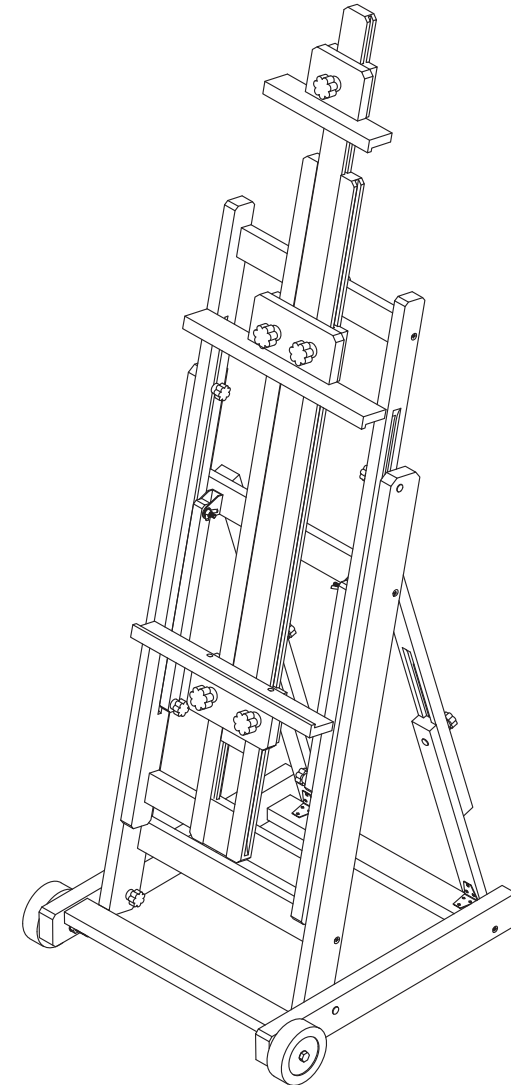

MEEDEN Art

MEEDEN IS FOR ART.

MEEDEN ART SUPPLY CO., LTD.
Find Us: <https://meeden.art/>
Customer Service: help@meeden-art.com
Business Web: <http://www.meeden.biz>
Business E-mail: business@meeden-art.com

MEEDEN IST FÜR KUNST.

MEEDEN ART SUPPLY CO., LTD.
Finde uns: <https://meeden.art/>
Kundenservice: help@meeden-art.com
Business-Web: <http://www.meeden.biz>
Geschäftliche E-Mail: business@meeden-art.com

MEEDEN È PER L'ARTE.

MEEDEN ART SUPPLY CO., LTD.
Trovaci: <https://meeden.art/>
Servizio clienti: help@meeden-art.com
Web aziendale: <http://www.meeden.biz>
E-mail aziendale: business@meeden-art.com

MEEDEN IS FOR ART.

MEEDEN ART SUPPLY CO., LTD.
Trouvez-nous : <https://meeden.art/>
Service clientèle : help@meeden-art.com
Site Internet de l'entreprise : <http://www.meeden.biz>
Courriel professionnel : business@meeden-art.com

MEEDEN ES PARA EL ARTE

MEEDEN ART SUPPLY CO., LTD.
Encuéntrenos: <https://meeden.art/>
Atención al cliente: help@meeden-art.com
Web comercial: <http://www.meeden.biz>
Correo electrónico comercial: business@meeden-art.com

MEEDENは芸術のためのものです

MEEDEN ART SUPPLY CO., LTD.
お問い合わせ: <https://meeden.art/>
カスタマー・サービス: help@meeden-art.com
会社の業務用: <http://www.meeden.biz>
業務用電子メール: business@meeden-art.com

MEEDEN®

W14/ES-6019