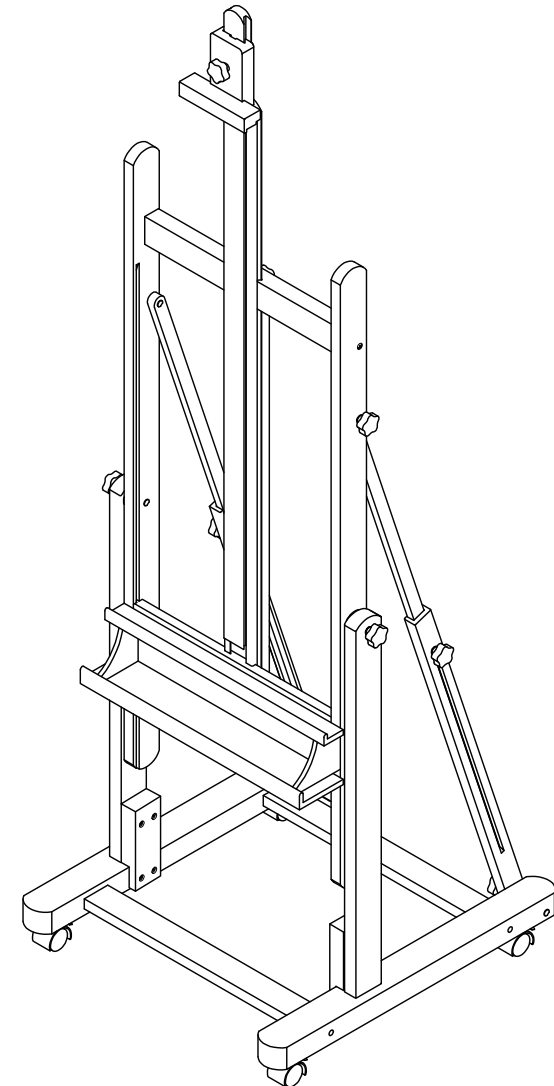

MEEDEN Art

MEEDEN IS FOR ART.

MEEDEN ART SUPPLY CO., LTD.
Find Us: <https://meeden.art/>
Customer Service: help@meeden-art.com
Business Web: <http://www.meeden.biz>
Business E-mail: business@meeden-art.com

MEEDEN IST FÜR KUNST.

MEEDEN ART SUPPLY CO., LTD.
Finde uns: <https://meeden.art/>
Kundenservice: help@meeden-art.com
Business-Web: <http://www.meeden.biz>
Geschäftliche E-Mail: business@meeden-art.com

MEEDEN È PER L'ARTE.

MEEDEN ART SUPPLY CO., LTD.
Trovaci: <https://meeden.art/>
Servizio clienti: help@meeden-art.com
Web aziendale: <http://www.meeden.biz>
E-mail aziendale: business@meeden-art.com

MEEDEN IS FOR ART.

MEEDEN ART SUPPLY CO., LTD.
Trouvez-nous : <https://meeden.art/>
Service clientèle : help@meeden-art.com
Site Internet de l'entreprise : <http://www.meeden.biz>
Courriel professionnel : business@meeden-art.com

MEEDEN ES PARA EL ARTE

MEEDEN ART SUPPLY CO., LTD.
Encuéntrenos: <https://meeden.art/>
Atención al cliente: help@meeden-art.com
Web comercial: <http://www.meeden.biz>
Correo electrónico comercial: business@meeden-art.com

MEEDENは芸術のためのものです

MEEDEN ART SUPPLY CO., LTD.
お問い合わせ: <https://meeden.art/>
カスタマー・サービス: help@meeden-art.com
会社の業務用: <http://www.meeden.biz>
業務用電子メール: business@meeden-art.com

MEEDEN®

W11/ES-6018