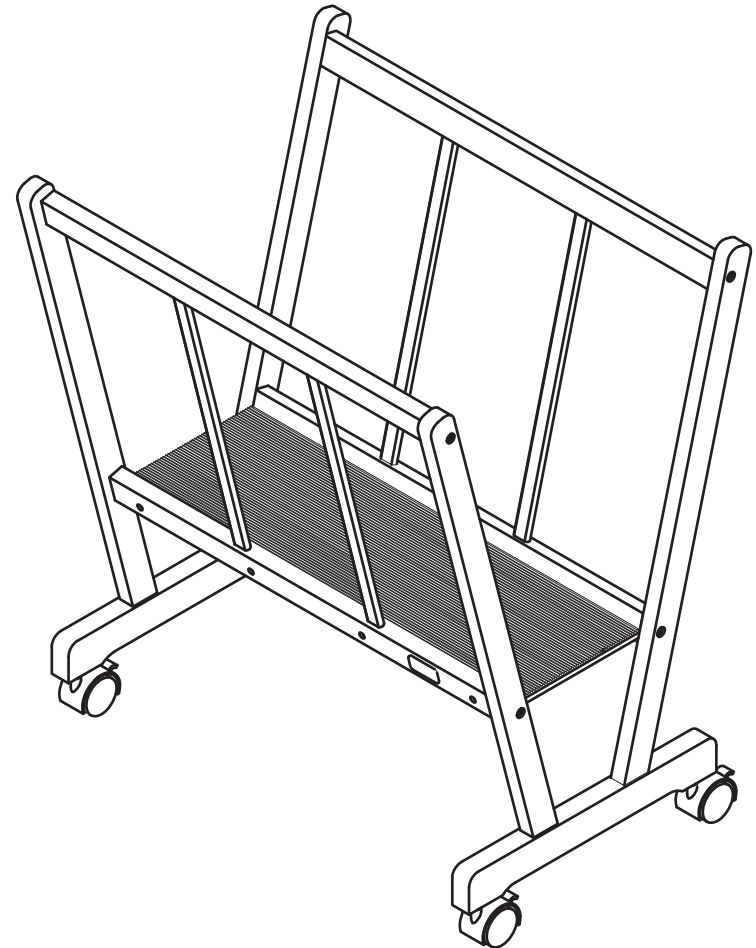

MEEDEN Art

MEEDEN IS FOR ART.

MEEDEN ART SUPPLY CO., LTD.
Find Us: <https://meeden.art/>
Customer Service: help@meeden-art.com
Business Web: <http://www.meeden.biz>
Business E-mail: business@meeden-art.com

MEEDEN IST FÜR KUNST.

MEEDEN ART SUPPLY CO., LTD.
Finde uns: <https://meeden.art/>
Kundenservice: help@meeden-art.com
Business-Web: <http://www.meeden.biz>
Geschäftliche E-Mail: business@meeden-art.com

MEEDEN È PER L'ARTE.

MEEDEN ART SUPPLY CO., LTD.
Trovaci: <https://meeden.art/>
Servizio clienti: help@meeden-art.com
Web aziendale: <http://www.meeden.biz>
E-mail aziendale: business@meeden-art.com

MEEDEN IS FOR ART.

MEEDEN ART SUPPLY CO., LTD.
Trouvez-nous : <https://meeden.art/>
Service clientèle : help@meeden-art.com
Site Internet de l'entreprise : <http://www.meeden.biz>
Courriel professionnel : business@meeden-art.com

MEEDEN ES PARA EL ARTE

MEEDEN ART SUPPLY CO., LTD.
Encuéntrenos: <https://meeden.art/>
Atención al cliente: help@meeden-art.com
Web comercial: <http://www.meeden.biz>
Correo electrónico comercial: business@meeden-art.com

MEEDENは芸術のためのものです

MEEDEN ART SUPPLY CO., LTD.
お問い合わせ:<https://meeden.art/>
カスタマー・サービス:help@meeden-art.com
会社の業務用:<http://www.meeden.biz>
業務用電子メール: business@meeden-art.com

MEEDEN®

ES-6005/6006