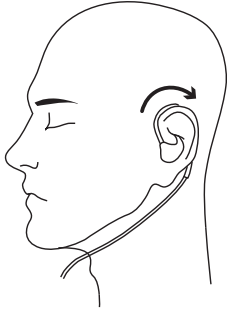

Wearing

1 Secure the cable over ear

2 Insert the monitors slightly backwards & turn forward as shown. If using Surefire interface, lock the extended part in to the cymba-concha flap for a secure fit