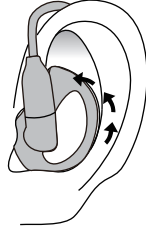

Wearing

1 Secure the cable over ear

2 Insert the monitors slightly backwards & turn forward as shown. If using Surefire interface, lock the extended part in to the cymba-concha flap for a secure fit

3 Move the slider to the base of the back of the neck for a secure fit

MEMORY FOAM TIP INSTRUCTIONS

HOW TO INSTALL/USE

To install, firmly hold the Memory Foam tip between your thumb and forefinger. Place the sound port into the core of the tip at a slight angle. Once the tip engages onto the sound port, straighten out the tip and push the tip as far back as it will go.

Before inserting into the ear canal, roll the tip between your fingers to compress the foam. Insert the tip as deep as possible without irritating the ear. Hold in place for 15-30 seconds, allowing the tip to expand and conform to your ear canal. This will create a custom fit and perfect seal - providing an optimal audio experience.

HOW TO CLEAN

Using only water, gently wipe with a clean, damp cloth. Let the tips dry completely before use.

SPECIFICATIONS

Model	S6
Type	In-Ear Universal Fit
Transducer	Planar Magnetic
Magnets	Neodymium N50 (Front & Rear)
Frequency Response	10 - 44,000Hz
Impedance	18Ω @ 1kHz
Sensitivity	108dB
Connectors	MMCX Gen-2 (Micro Miniature Coaxial) connectors
Cable	Titanium Kevlar Mono-Crystalline Oxygen-Free Copper
Length	1.2M (4.0ft)

WARNING: