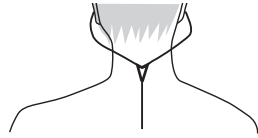

3 Move the slider to the base of the back of the neck for a secure fit