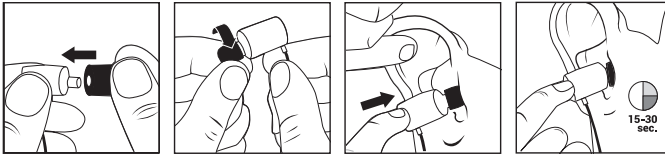

MEMORY FOAM TIP INSTRUCTIONS

HOW TO INSTALL/USE

To install, firmly hold the Memory Foam tip between your thumb and forefinger. Place the sound port into the core of the tip at a slight angle. Once the tip engages onto the sound port, straighten out the tip and push the tip as far back as it will go.

Before inserting into the ear canal, roll the tip between your fingers to compress the foam. Insert the tip as deep as possible without irritating the ear. Hold in place for 15-30 seconds, allowing the tip to expand and conform to your ear canal. This will create a custom fit and perfect seal - providing an optimal audio experience.

HOW TO CLEAN

Using only water, gently wipe with a clean, damp cloth. Let the tips dry completely before use.

SPECIFICATIONS

Model	S6
Type	In-Ear Universal Fit
Transducer	Planar Magnetic
Magnets	Neodymium N50 (Front & Rear)
Frequency Response	10 - 44,000Hz
Impedance	18Ω @ 1kHz
Sensitivity	108dB
Connectors	MMCX Gen-2 (Micro Miniature Coaxial) connectors
Cable	Titanium Kevlar Mono-Crystalline Oxygen-Free Copper
Length	1.2M (4.0ft)

WARNING:

HEARING LOSS IS IRREVERSIBLE. LISTENING AT HIGH VOLUME LEVELS FOR EXTENDED PERIODS CAN CAUSE PERMANENT HEARING DAMAGE. ALWAYS LISTEN AT A REASONABLE AUDIO LEVEL TO AVOID HEARING DAMAGE. DO NOT USE THESE IN-EAR MONITORS IN ANY ENVIRONMENTS WHICH REQUIRE YOUR ATTENTION SUCH AS TRAFFIC OR OPERATING MACHINERY. THIS PRODUCT DOES NOT CONTAIN ANY USER SERVICEABLE PARTS. ANY MODIFICATIONS AND/OR TAMPERING WITH THE PRODUCT AND/OR PROVIDED ACCESSORIES WILL VOID THE WARRANTY.

SUREFIRE Earlock® retention interface is a patented technology under license from Surefire LLC.

© "SUREFIRE® EARPRO®" logos & "EARLOCKS®" are registered trademarks of Surefire LLC.

© Artists images courtesy of Mopho, Portugal.

© 2022 Akoustyx LLC. All rights reserved.

Made in USA of U.S. and imported parts.

* Specifications subject to changes without prior notice