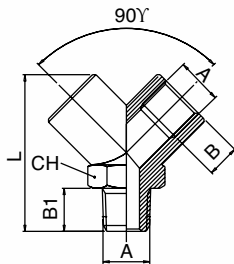

Nickel Plated Brass Adaptors

Y Connector

Code	A	B	L	CH
ZO-10	1/8"	8.5	33	14
ZO-13	1/4"	11	37	17
ZO-17	3/8"	11.5	46	22
ZO-21	1/2"	14	58	26

Y Connector - Male Inlet

Code	A	B	B1	L	CH
XO-10	1/8"	8.5	9	33	14
XO-13	1/4"	11	11	37	17
XO-17	3/8"	11.5	12.5	46	22
XO-21	1/2"	14	16.5	58	26