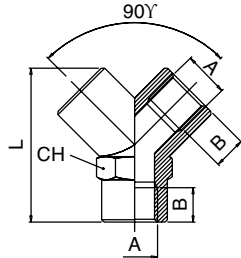

Nickel Plated Brass Adaptors

Y Connector

Code	A	B	L	CH
ZO-10	1/8"	8.5	33	14
ZO-13	1/4"	11	37	17
ZO-17	3/8"	11.5	46	22
ZO-21	1/2"	14	58	26

Y Connector - Male Inlet

Code	A	B	B1	L	CH
XO-10	1/8"	8.5	9	33	14
XO-13	1/4"	11	11	37	17
XO-17	3/8"	11.5	12.5	46	22
XO-21	1/2"	14	16.5	58	26