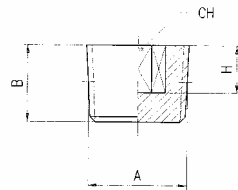

Nickel Plated Brass Adaptors

Blanking Cap

Code	A	B	L	CH
VK10	1/8"	7.5	11	12
VK13	1/4"	11	19	14
VK17	3/8"	11.5	20	17
VK21	1/2"	14	22	19
VK26	3/4"	-	15	30
VK33	1"	-	15	37

Male Plugs

Code	A	B	H	CH
3025-1/8	1/8"	7.5	5	5
3025-1/4	1/4"	10	7	6
3025-3/8	3/8"	11	7	8
3025-1/2	1/2"	13	8	10

Code	A	B	D	E	H	CH
3026-1/8	1/8"	8	8	2	5	5
3026-1/4	1/4"	11	11	3	7	6
3026-3/8	3/8"	12.5	14.5	3.5	8.5	8
3026-1/2	1/2"	14	18	4	10	10
3026-3/4	3/4"	14	21.5	3	10	12