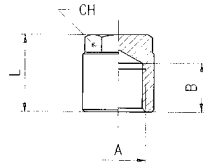

Nickel Plated Brass Adaptors

Blanking Cap

Code	A	B	L	CH
VK10	1/8"	7.5	11	12
VK13	1/4"	11	19	14
VK17	3/8"	11.5	20	17
VK21	1/2"	14	22	19
VK26	3/4"	-	15	30
VK33	1"	-	15	37

Male Plugs

Code	A	B	H	CH
3025-1/8	1/8"	7.5	5	5
3025-1/4	1/4"	10	7	6
3025-3/8	3/8"	11	7	8
3025-1/2	1/2"	13	8	10

Code	A	B	D	E	H	CH
3026-1/8	1/8"	8	8	2	5	5
3026-1/4	1/4"	11	11	3	7	6
3026-3/8	3/8"	12.5	14.5	3.5	8.5	8
3026-1/2	1/2"	14	18	4	10	10
3026-3/4	3/4"	14	21.5	3	10	12