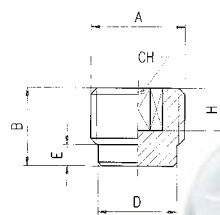

Nickel Plated Brass Adaptors

Blanking Cap

Code	A	B	L	CH
VK10	1/8"	7.5	11	12
VK13	1/4"	11	19	14
VK17	3/8"	11.5	20	17
VK21	1/2"	14	22	19
VK26	3/4"	-	15	30
VK33	1"	-	15	37

Male Plugs

Code	A	B	H	CH
3025-1/8	1/8"	7.5	5	5
3025-1/4	1/4"	10	7	6
3025-3/8	3/8"	11	7	8
3025-1/2	1/2"	13	8	10

Code	A	B	D	E	H	CH
3026-1/8	1/8"	8	8	2	5	5
3026-1/4	1/4"	11	11	3	7	6
3026-3/8	3/8"	12.5	14.5	3.5	8.5	8
3026-1/2	1/2"	14	18	4	10	10
3026-3/4	3/4"	14	21.5	3	10	12