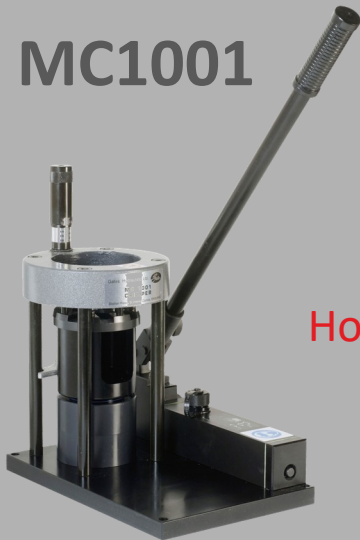

parker

PARKER HYDRAULICS & PNEUMATICS LTD

01603 403190

sales@parkerhydraulics.co.uk

SELF-ASSEMBLY CRIMPER PACKAGES - BSP

MC1001

Hose & Coupling Starter Kits

1/4" to 3/4" Hose Sizes

The Gates Self-Assembly system offers superior hose and couplings which are manufactured to rigorous tolerances. The self-assembly machine makes it quick and easy for you to produce the hose and coupling combinations you need. All this put together ensures the quality, performance and reliability that Gates is known for. The Gates Integrated System, enables you to have factory quality assemblies fully compliant to European Directives, legislation and international standards.

GATES SELF-ASSEMBLY SYSTEM

parker

PARKER HYDRAULICS & PNEUMATICS LTD

01603 403190

sales@parkerhydraulics.co.uk

MC1001 Stock List

MC1001	CRIMPER WITH DIES	1
4MXT	1/4" 400 BAR HOSE	10
6MXT	3/8" 330 BAR HOSE	20
8MXT	1/2" 275 BAR HOSE	10
12MXT	3/4" 215 BAR HOSE	10
4G6FDLORX	1/4" HOSE X 6L FEMALE	6
4G8FDLORX	1/4" HOSE X 8L FEMALE	6
8G12FDLORX	1/2" HOSE X 12L FEMALE	6
8G12FDHORX	1/2" HOSE X 12S FEMALE	6
4G4FBSPORX	1/4" HOSE x 1/4" BSP FEMALE	6
6G6FBSPORX	3/8" HOSE X 3/8" BSP FEMALE	6
8G8FBSPORX	1/2" HOSE X 1/2" BSP FEMALE	6
12G12FBSPORX	3/4" HOSE X 3/4" BSP FEMALE	6
4G4FBSPORX90	1/4" HOSE X 1/4" BSP FEMALE 90 SWEPT	4
6G6FBSPORX90	3/8" HOSE X 3/8" BSP FEMALE 90 SWEPT	4
8G8FBSPORX90	1/2" HOSE X 1/2" BSP FEMALE 90 SWEPT	4
12G12FBSPORX90	3/4" HOSE X 3/4" BSP FEMALE 90 SWEPT	4
4G6FDLORX90	1/4" HOSE X 6L 90 SWEPT	6
4G8FDLORX90	1/4" HOSE X 8L 90 SWEPT	6
4G4MBSPP	1/4" HOSE X 1/4" BSP MALE	2
6G6MBSPP	3/8" HOSE X 3/8" BSP MALE	2
8G8MBSPP	1/2" HOSE X 1/2" BSP MALE	2
12G12MBSPP	3/4" HOSE X 3/4" BSP MALE	2