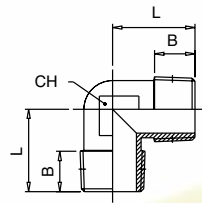

## Equal Elbows

Code	A	B	L	CH
WIM5	M5	5.5	11	9
WI10	1/8"	8.5	21	11
WI13	1/4"	11	25.5	13
WI17	3/8"	11.5	28	17
WI21	1/2"	15	32	20
WI26	3/4"	16.5	36.5	27
WI33	1"	19	45	30

Code	A	B	B1	C	L	CH
WSLM5	M5	4	5.5	11.5	11.5	9
WSL10	1/8"	7.5	8.5	21	18	11
WSL13	1/4"	11	11	25.5	24	13
WSL17	3/8"	11.5	12	28	27	17
WSL21	1/2"	14	15	32	29.5	20
WSL26	3/4"	14.5	16.5	36.5	32	27
WSL33	1"	16	19	45	39	30

Code	A	B	L	CH
WAM5	M5	4	11.9	9
WA10	1/8"	7.5	18	11
WA13	1/4"	11	24	13
WA17	3/8"	12	27	17
WA21	1/2"	14	29.5	20
WA26	3/4"	14.5	32	27
WA33	1"	16.8	39	30