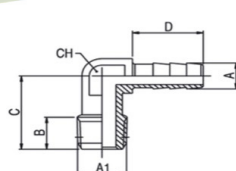

Nickel Plated Brass Adaptors

Bulkhead Connector

Code	A	B	C MAX	D	E	CH1	CH2
3060-M5	M5	M10 x 1	7	10.5	3.5	14	14
3060-1/8	1/8"	M16 x 1.5	10	14	4	22	19
3060-1/4	1/4"	M20 x 1.5	16	21	4	27	24
3060-3/8	3/8"	M26 x 1.5	15	21	5	32	30
3060-1/2	1/2"	M28 x 1.5	21	27	6	36	32

Lock Nut

Code	A	L	CH
KM10WN	1/8"	4.5	14
KM13WN	1/4"	5	17
KM17WN	3/8"	6	20
KM21WN	1/2"	6	24

Female Hose Tail Fixed

Code	A	A1	B	C	L	CH
FHT7/10	7	1/8"	19.5	8.5	30	14
FHT7/13	7	1/4"	19.5	11	32.5	17
FHT8/13	8	1/4"	19.5	11	32.5	17
FHT9/13	9	1/4"	19.5	11	32.5	17
FHT9/17	9	3/8"	19.5	11.5	33.5	20
FHT10/17	10	3/8"	19.5	11.5	33.5	20
FHT12/17	12	3/8"	19.5	11.5	33.5	20
FHT12/21	12	1/2"	19.5	14.5	37.5	24

Brass Elbows, Male Thread BSPT x Hose Tail

Code	A	A1	B	C	D	CH
3055-6-1/8	6	1/8"	7.5mm	17mm	14mm	11mm
3055-6-1/4	6	1/4"	11mm	22mm	14mm	11mm
3055-9-1/4	9	1/4"	11mm	22mm	14mm	11mm