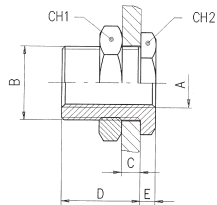

Nickel Plated Brass Adaptors

Bulkhead Connector

Code	A	B	C MAX	D	E	CH1	CH2
3060-M5	M5	M10 x 1	7	10.5	3.5	14	14
3060-1/8	1/8"	M16 x 1.5	10	14	4	22	19
3060-1/4	1/4"	M20 x 1.5	16	21	4	27	24
3060-3/8	3/8"	M26 x 1.5	15	21	5	32	30
3060-1/2	1/2"	M28 x 1.5	21	27	6	36	32

Lock Nut

Code	A	L	CH
KM10WN	1/8"	4.5	14
KM13WN	1/4"	5	17
KM17WN	3/8"	6	20
KM21WN	1/2"	6	24

Female Hose Tail Fixed

Code	A	A1	B	C	L	CH
FHT7/10	7	1/8"	19.5	8.5	30	14
FHT7/13	7	1/4"	19.5	11	32.5	17
FHT8/13	8	1/4"	19.5	11	32.5	17
FHT9/13	9	1/4"	19.5	11	32.5	17
FHT9/17	9	3/8"	19.5	11.5	33.5	20
FHT10/17	10	3/8"	19.5	11.5	33.5	20
FHT12/17	12	3/8"	19.5	11.5	33.5	20
FHT12/21	12	1/2"	19.5	14.5	37.5	24

Brass Elbows, Male Thread BSPT x Hose Tail

Code	A	A1	B	C	D	CH
3055-6-1/8	6	1/8"	7.5mm	17mm	14mm	11mm
3055-6-1/4	6	1/4"	11mm	22mm	14mm	11mm
3055-9-1/4	9	1/4"	11mm	22mm	14mm	11mm