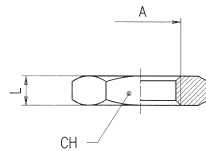

Nickel Plated Brass Adaptors

Bulkhead Connector

Code	A	B	C MAX	D	E	CH1	CH2
3060-M5	M5	M10 x 1	7	10.5	3.5	14	14
3060-1/8	1/8"	M16 x 1.5	10	14	4	22	19
3060-1/4	1/4"	M20 x 1.5	16	21	4	27	24
3060-3/8	3/8"	M26 x 1.5	15	21	5	32	30
3060-1/2	1/2"	M28 x 1.5	21	27	6	36	32

Lock Nut

Code	A	L	CH
KM10WN	1/8"	4.5	14
KM13WN	1/4"	5	17
KM17WN	3/8"	6	20
KM21WN	1/2"	6	24

Female Hose Tail Fixed

Code	A	A1	B	C	L	CH
FHT7/10	7	1/8"	19.5	8.5	30	14
FHT7/13	7	1/4"	19.5	11	32.5	17
FHT8/13	8	1/4"	19.5	11	32.5	17
FHT9/13	9	1/4"	19.5	11	32.5	17
FHT9/17	9	3/8"	19.5	11.5	33.5	20
FHT10/17	10	3/8"	19.5	11.5	33.5	20
FHT12/17	12	3/8"	19.5	11.5	33.5	20
FHT12/21	12	1/2"	19.5	14.5	37.5	24

Brass Elbows, Male Thread BSPT x Hose Tail

Code	A	A1	B	C	D	CH
3055-6-1/8	6	1/8"	7.5mm	17mm	14mm	11mm
3055-6-1/4	6	1/4"	11mm	22mm	14mm	11mm
3055-9-1/4	9	1/4"	11mm	22mm	14mm	11mm