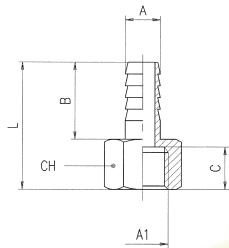

Nickel Plated Brass Adaptors

Bulkhead Connector

Code	A	B	C MAX	D	E	CH1	CH2
3060-M5	M5	M10 x 1	7	10.5	3.5	14	14
3060-1/8	1/8"	M16 x 1.5	10	14	4	22	19
3060-1/4	1/4"	M20 x 1.5	16	21	4	27	24
3060-3/8	3/8"	M26 x 1.5	15	21	5	32	30
3060-1/2	1/2"	M28 x 1.5	21	27	6	36	32

Lock Nut

Code	A	L	CH
KM10WN	1/8"	4.5	14
KM13WN	1/4"	5	17
KM17WN	3/8"	6	20
KM21WN	1/2"	6	24

Female Hose Tail Fixed

Code	A	A1	B	C	L	CH
FHT7/10	7	1/8"	19.5	8.5	30	14
FHT7/13	7	1/4"	19.5	11	32.5	17
FHT8/13	8	1/4"	19.5	11	32.5	17
FHT9/13	9	1/4"	19.5	11	32.5	17
FHT9/17	9	3/8"	19.5	11.5	33.5	20
FHT10/17	10	3/8"	19.5	11.5	33.5	20
FHT12/17	12	3/8"	19.5	11.5	33.5	20
FHT12/21	12	1/2"	19.5	14.5	37.5	24

Brass Elbows, Male Thread BSPT x Hose Tail

Code	A	A1	B	C	D	CH
3055-6-1/8	6	1/8"	7.5mm	17mm	14mm	11mm
3055-6-1/4	6	1/4"	11mm	22mm	14mm	11mm
3055-9-1/4	9	1/4"	11mm	22mm	14mm	11mm