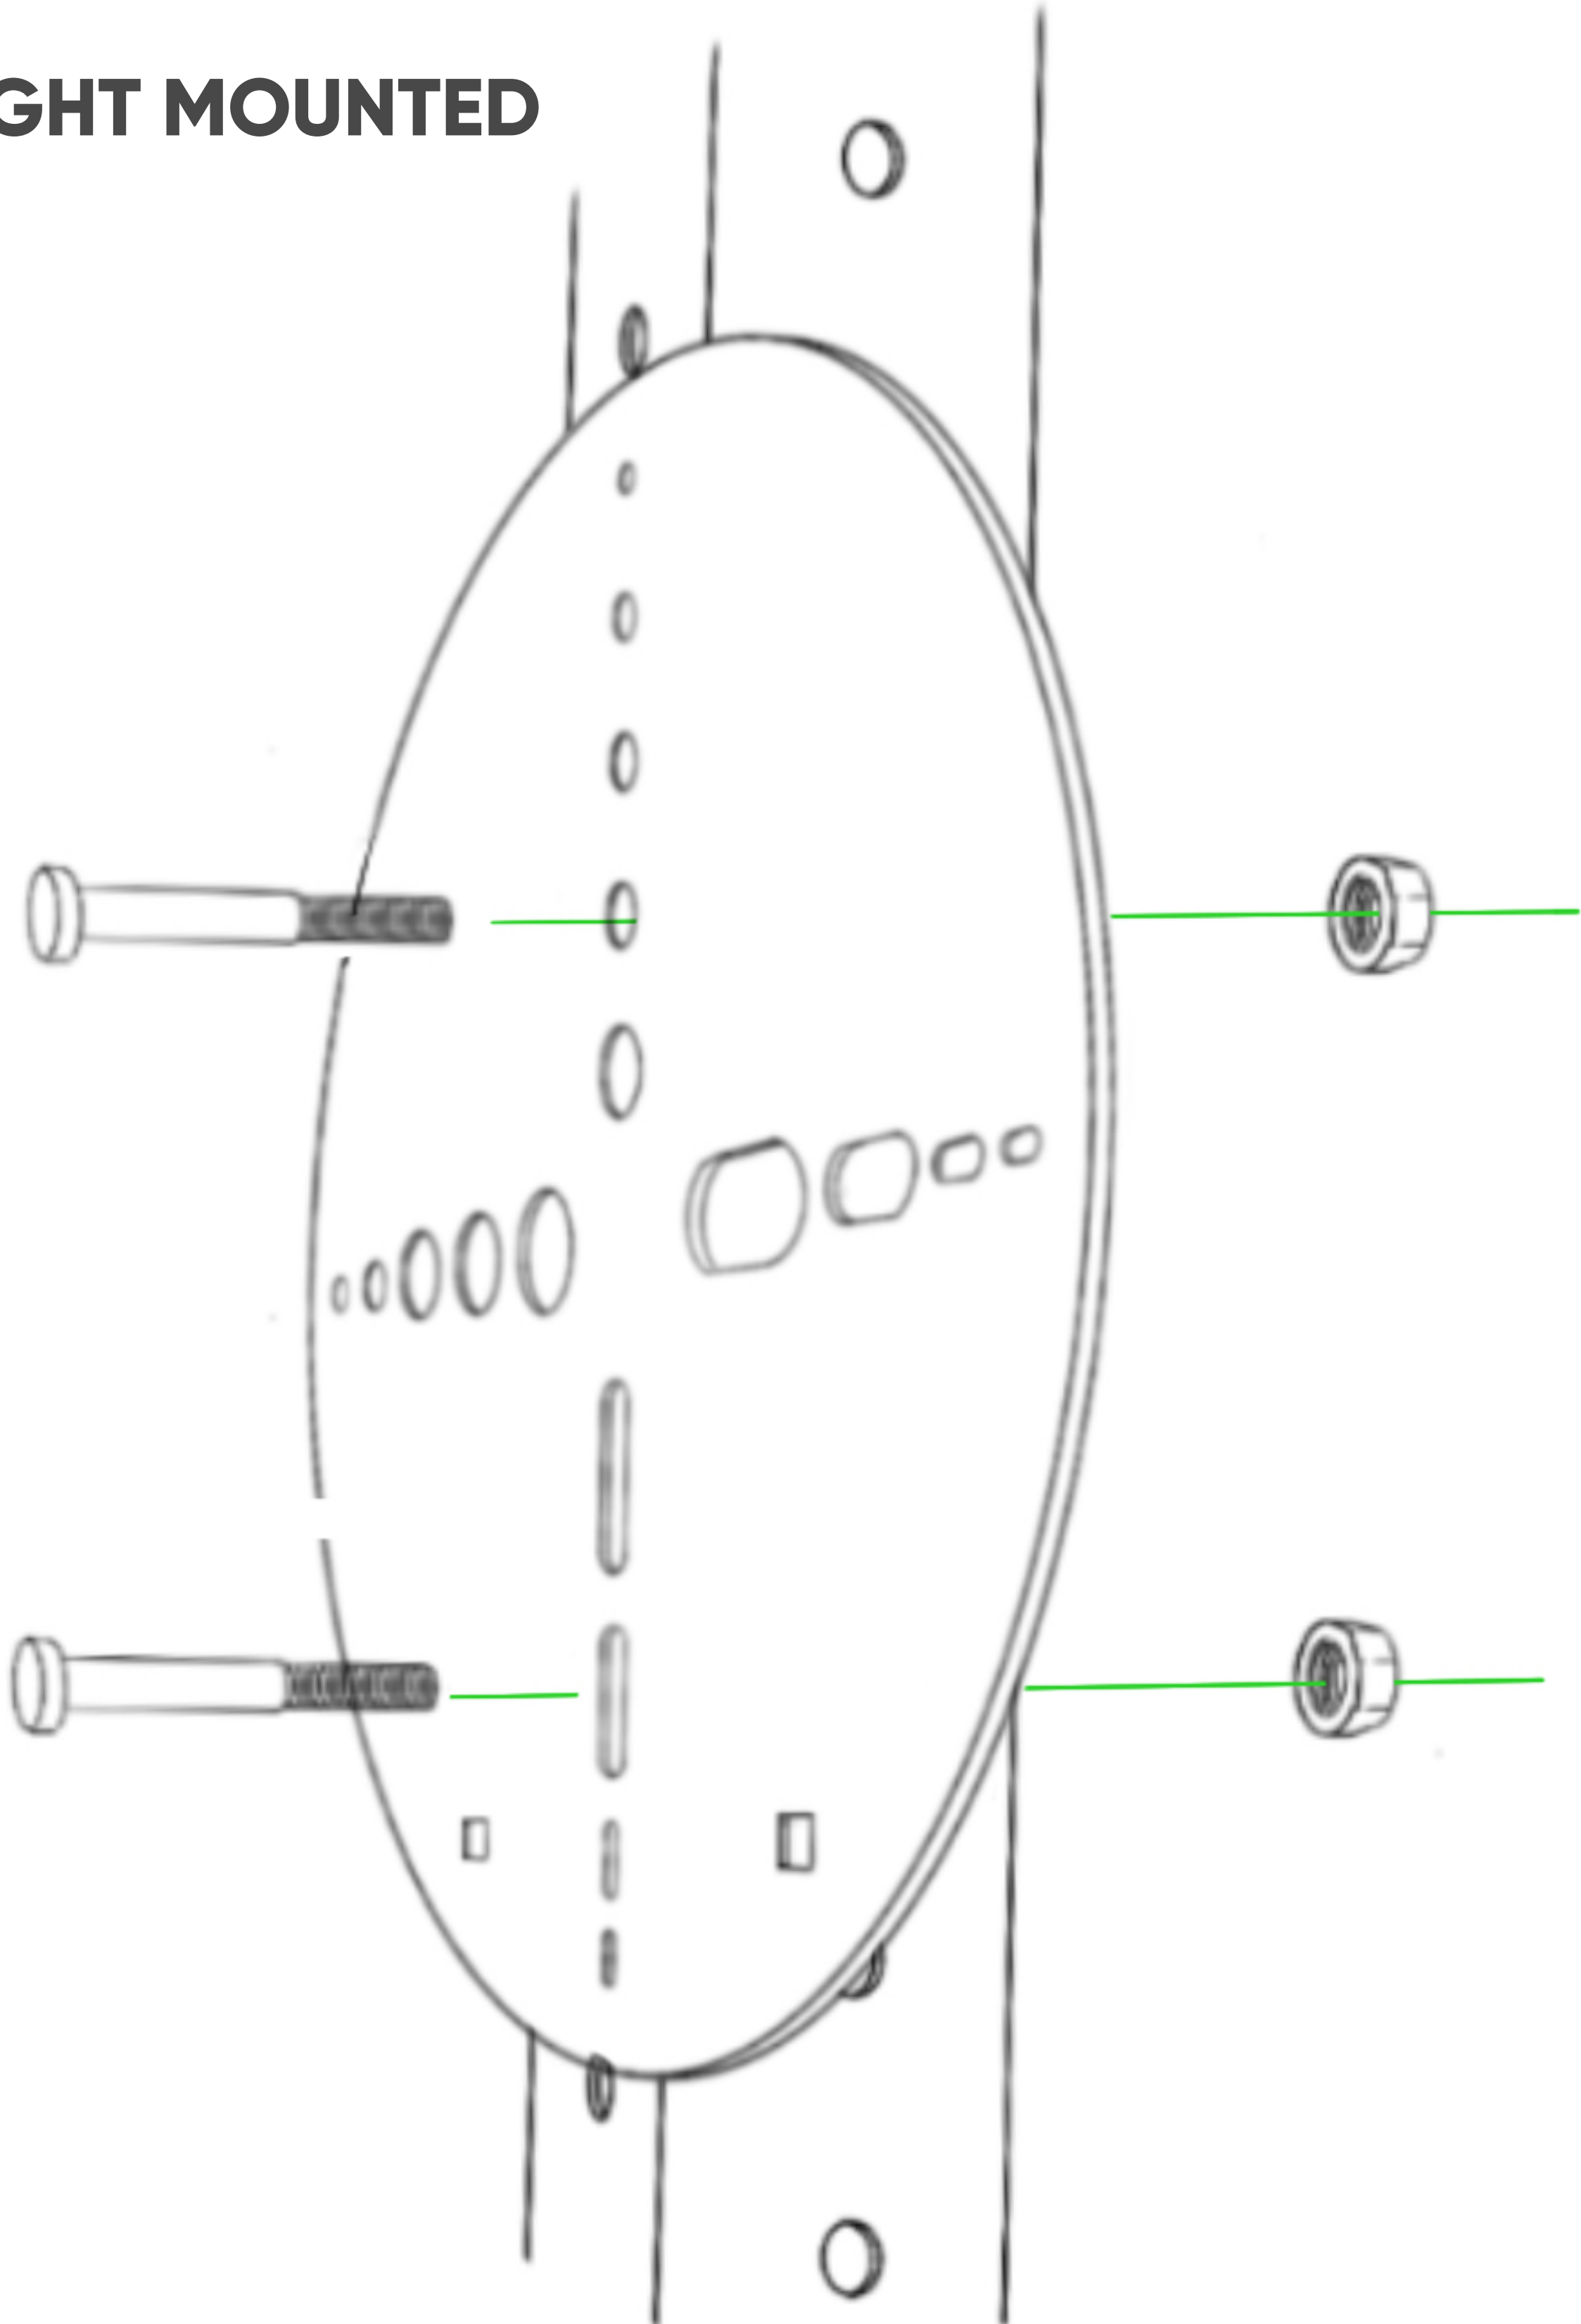

FRINGE SPORT

WALL BALL TARGET V2 PLATE

TOOLS NEEDED :  #17 Wrench 5/8" Hardware

UPRIGHT MOUNTED

WALL MOUNTED

MOUNTABLE ON BRICK, CONCRETE, WOOD USING CORRECT HARDWARE