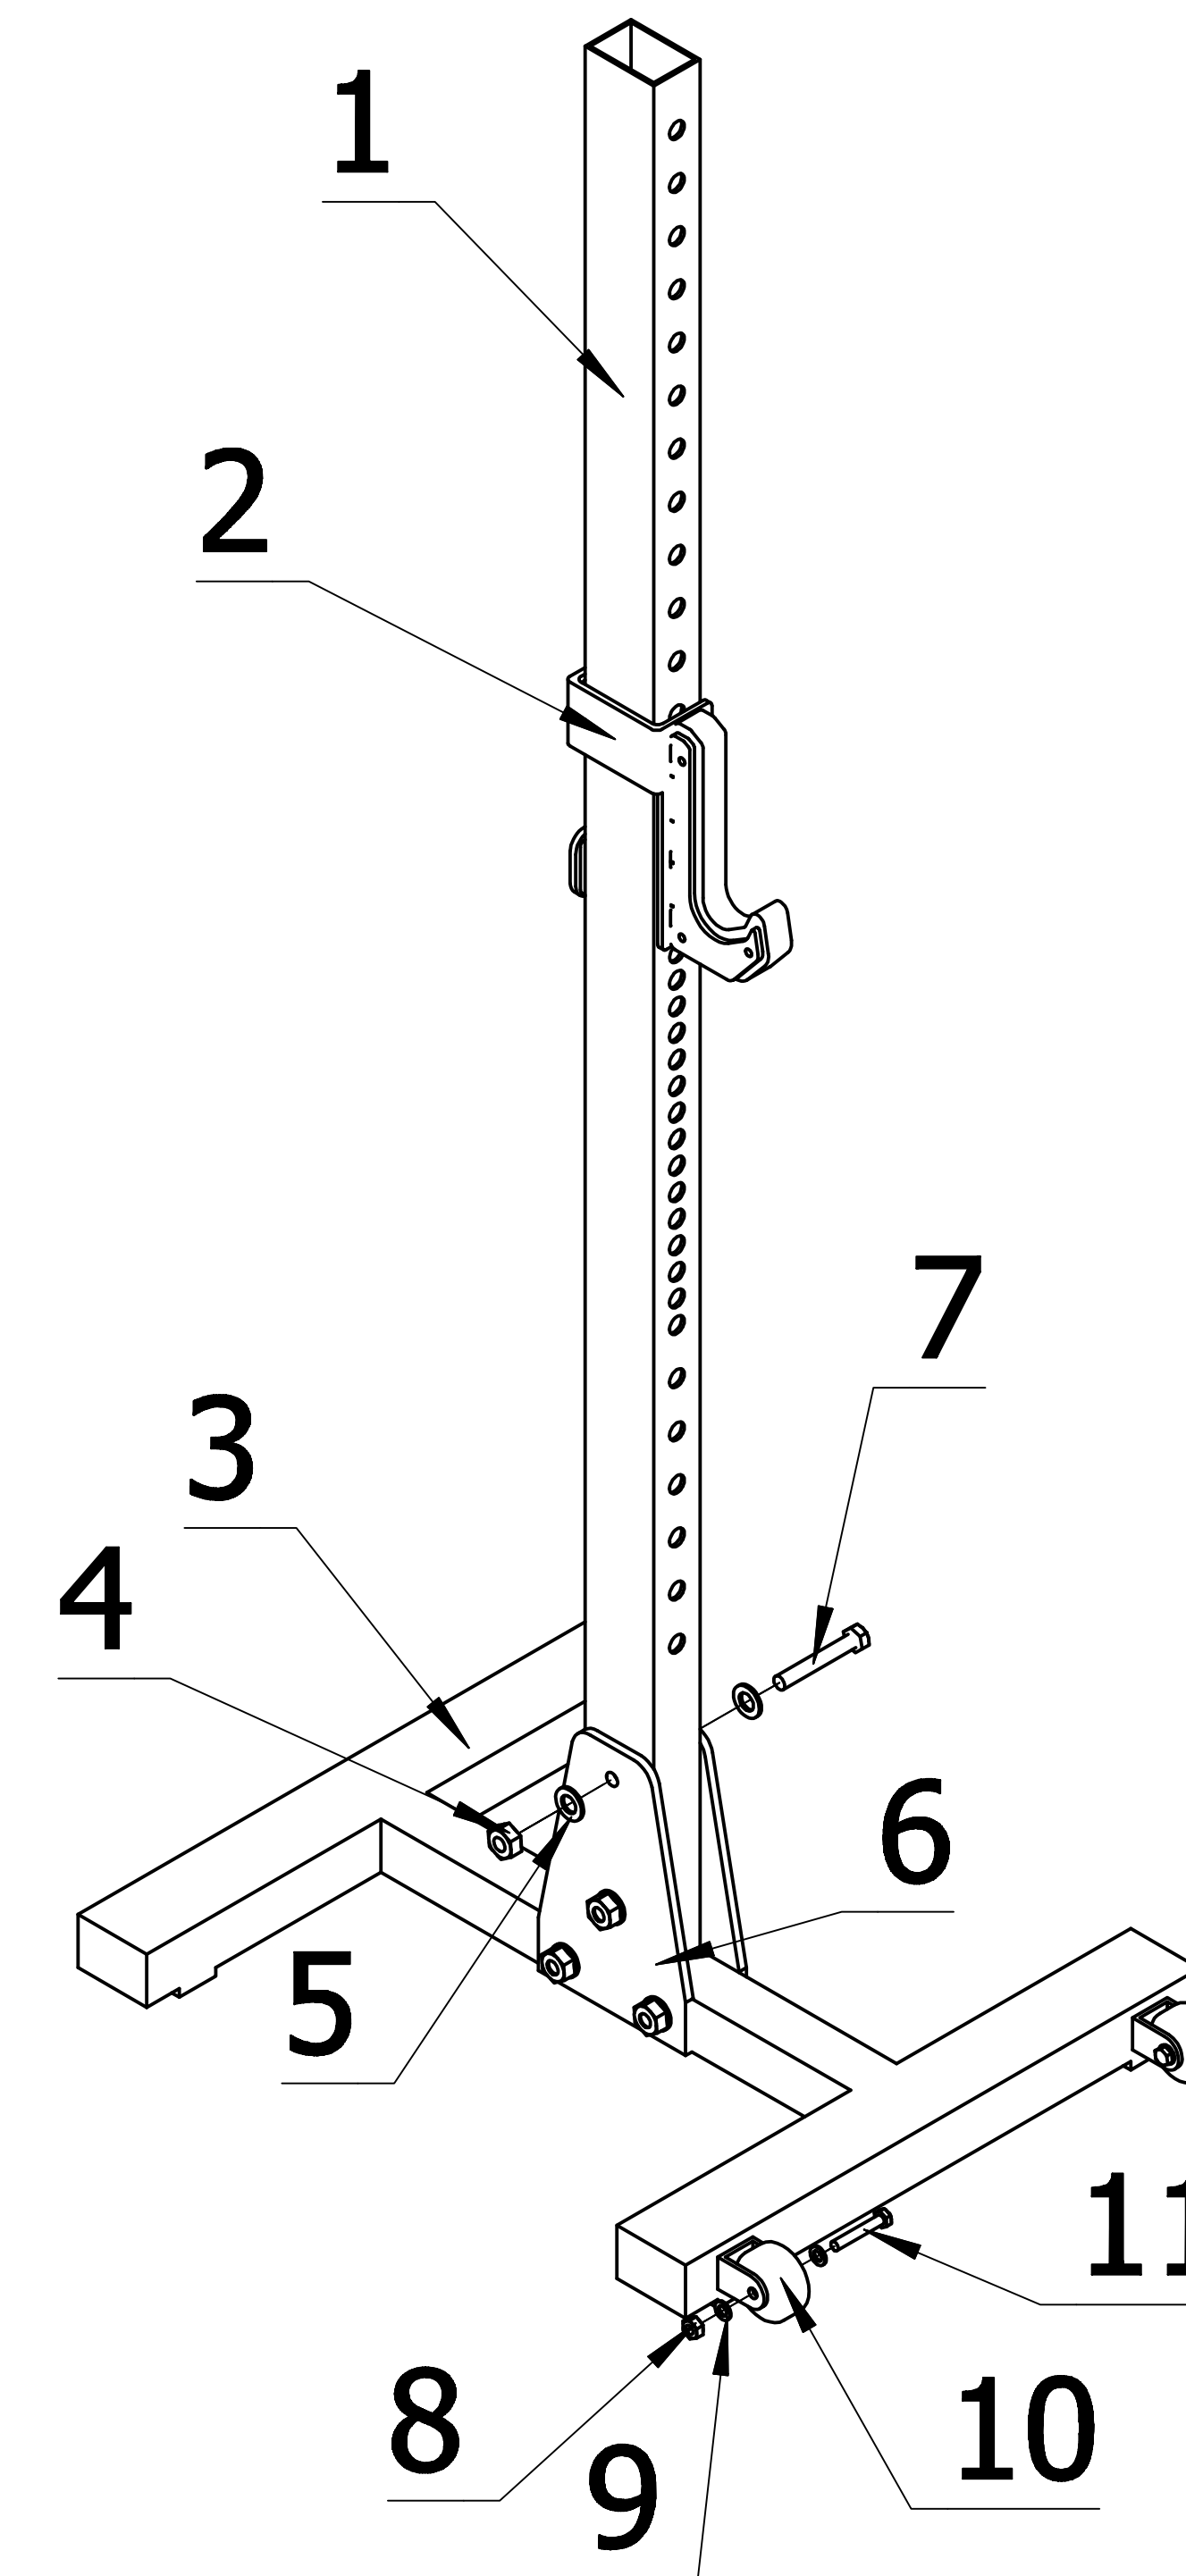

2330

No.	Description	Q'ty
1	Upright stand	2
2	J-cup hook	2
3	The base	2
4	Nut M12	8
5	Washer $\phi 12$	16
6	support plate	4
7	Bolt M12x80	8
8	Nut M8	4
9	Washer $\phi 8$	8
10	2" wheel	4
11	Bolt M8x50	4

2330

No.	Description	Q'ty
1	Upright stand	2
2	J-cup hook	2
3	The base	2
4	Nut M12	8
5	Washer $\phi 12$	16
6	support plate	4
7	Bolt M12x80	8
8	Nut M8	4
9	Washer $\phi 8$	8
10	2" wheel	4
11	Bolt M8x50	4