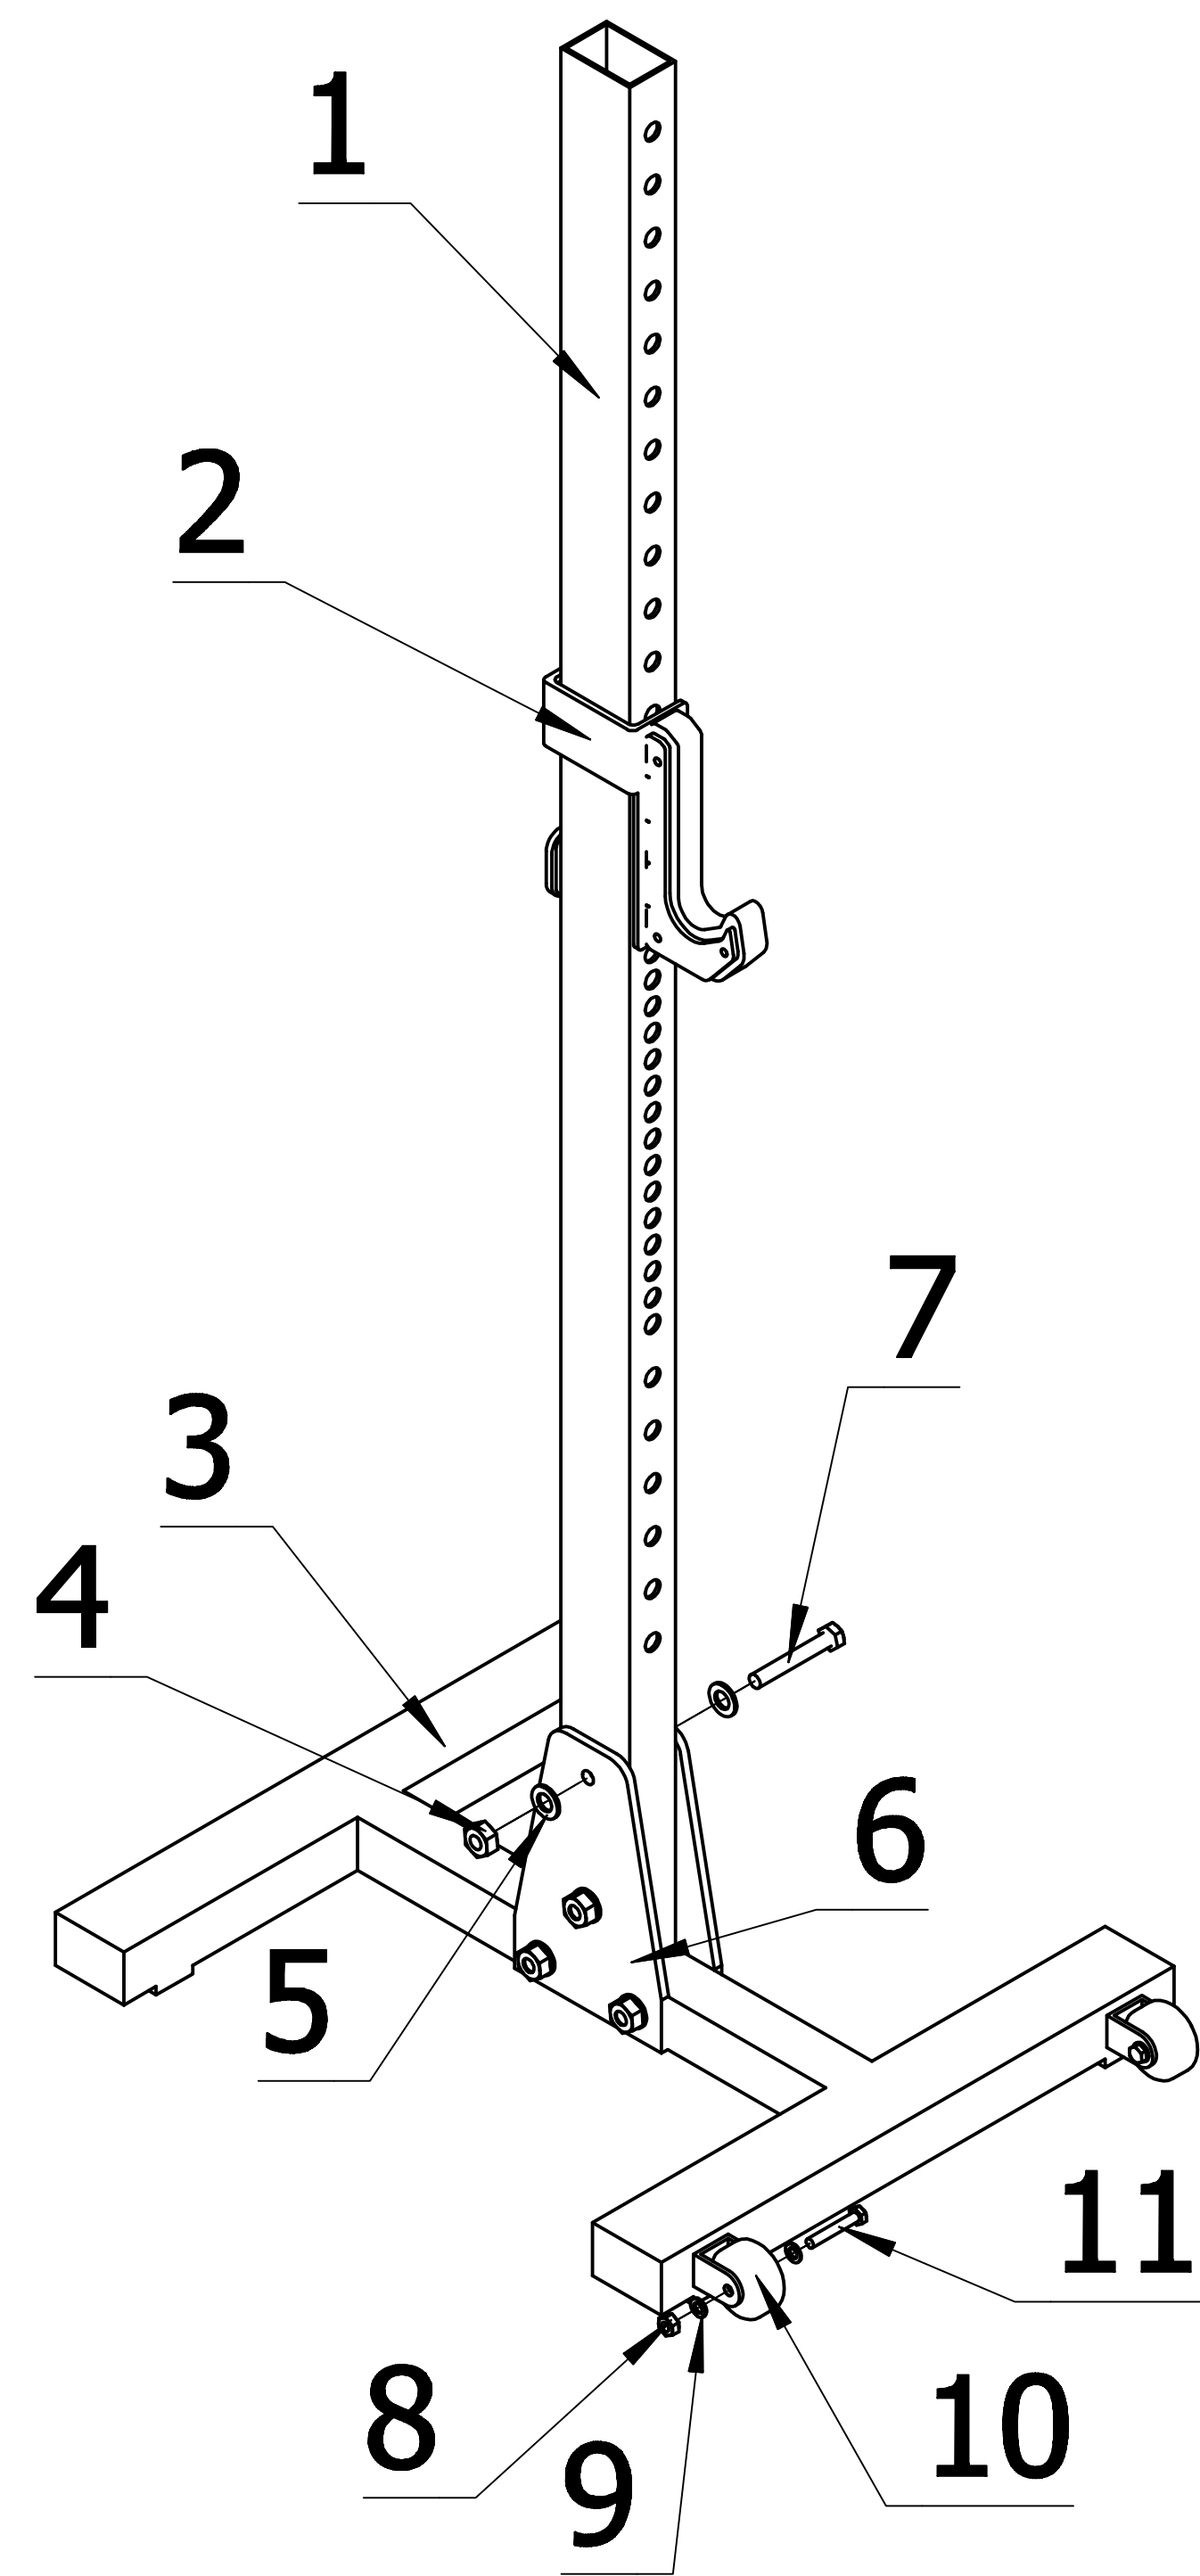

2330

No.	Description	Q'ty
1	Upright stand	2
2	J-cup hook	2
3	The base	2
4	Nut M12	8
5	Washer $\phi 12$	16
6	support plate	4
7	Bolt M12x80	8
8	Nut M8	4
9	Washer $\phi 8$	8
10	2" wheel	4
11	Bolt M8x50	4

2330

No.	Description	Q'ty
1	Upright stand	2
2	J-cup hook	2
3	The base	2
4	Nut M12	8
5	Washer $\phi 12$	16
6	support plate	4
7	Bolt M12x80	8
8	Nut M8	4
9	Washer $\phi 8$	8
10	2" wheel	4
11	Bolt M8x50	4