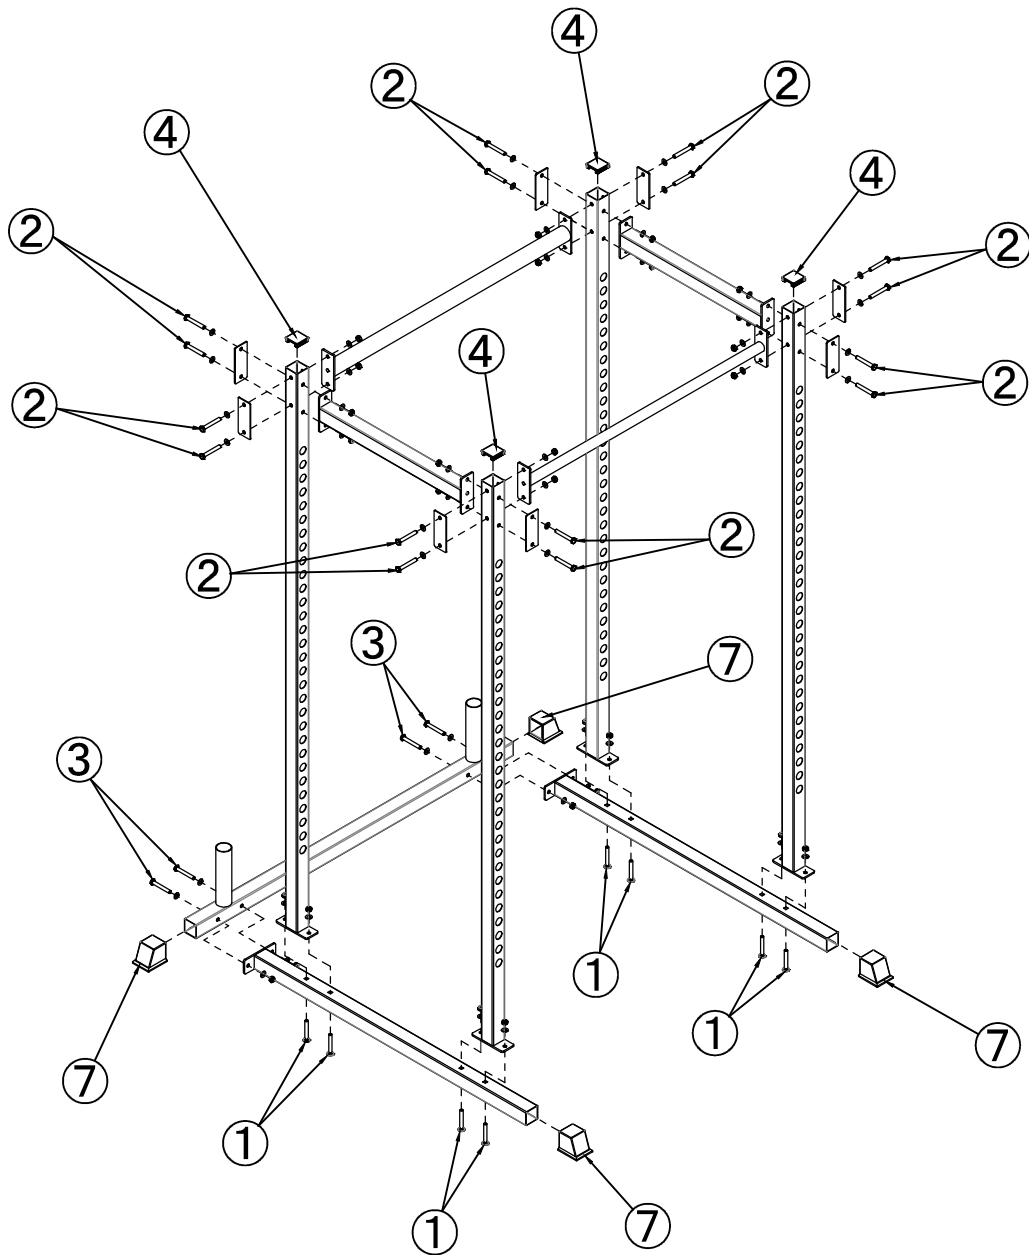

① M10 × 65 bolt,nut,washer × 8	② M10 × 75 bolt,nut,washer × 16	③ M10 × 70 bolt,nut,washer × 4	④ 50 tubg plug × 4
⑤ ∅48 plug × 2	⑥ ∅48 buffer washer × 2	⑦ 50x50 foot cover × 4	

1