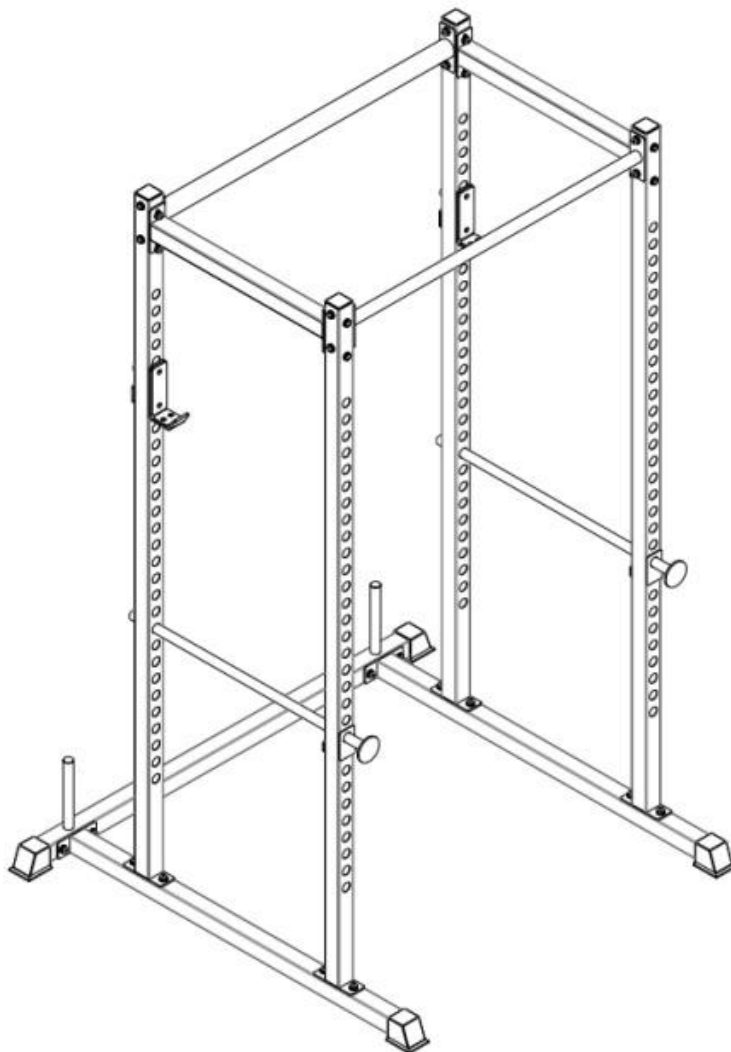

FRINGE SPORT

SKU:Rack-FS-Garage Cage

① M10 × 65 bolt,nut,washer  × 8	② M10 × 75 bolt,nut,washer  × 16	③ M10 × 70 bolt,nut,washer  × 4	④ 50 tubg plug  × 4
⑤ ∅48 plug  × 2	⑥ ∅48 buffer washer  × 2	⑦ 50x50 foot cover  × 4	