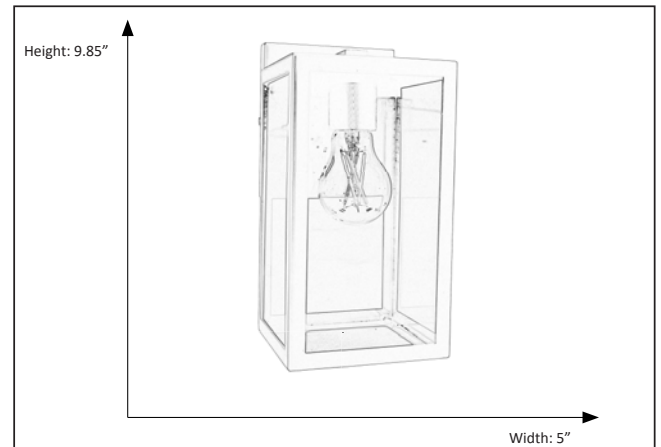

CL-1800-MB

Alu Small Clear Coach Light

Description

Neat and clean lines pair perfectly with a matte black finish to create a pleasing, industrial modern design. Paired with a clear glass shade it adds an elegant and modern appearance to your home.

Features

Item Number	CL-1800-MB
Finish	Matte Black
Dimensions	9.85" x 5" x 6.1"
Lamp Info	1 x 60W (M)
Bulb Base	E26
ETL Listed	Wet Location
Glass	Clear

Electrical

Fixture requires a grounded electrical supply line to 120 volts AC.

Installation

Fixture attaches to electrical junction box securely anchored in wall or ceiling.
All mounting hardware included.