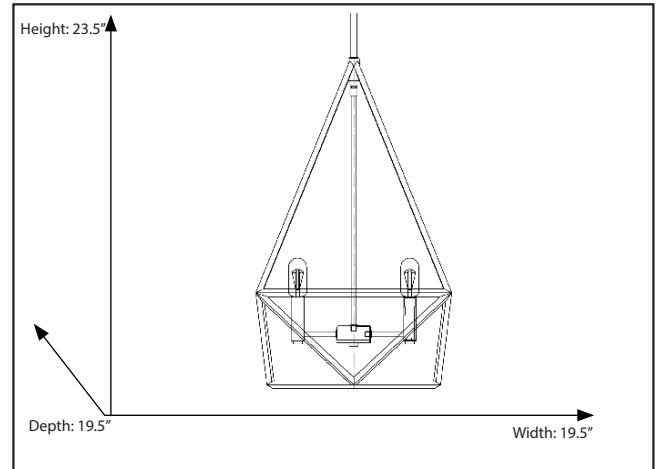

### Features

Item Number	7-70016
Finish	Matte Black
Dimensions (HxWxD)	23.5" x 19.5" x 19.5"
Lamp Info	4 x 60W (E12)
Lamps Included	No