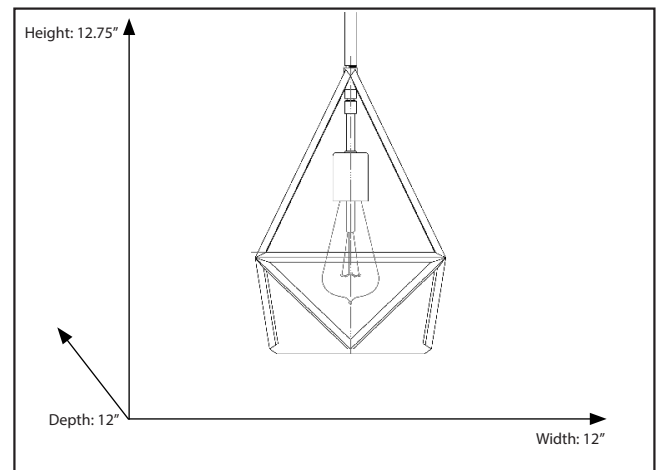

Vega-1 1-Light Matte Black Cage Pendant

Description

The Vega-1 features a cage pendant with matte black finish. It stands out from the crowd with its vintage inspired geometric shape and makes a perfect addition to a living room, dining room or bedroom.

Features

Item Number	7-70013
Finish	Matte Black
Dimensions (HxWxD)	12.75" x 12" x 12"
Lamp Info	1 x 60W (E27)
Lamps Included	No
Chain	11'5"
Item Weight	11lb, 4oz
Shipped Weight	12lb, 3oz

Electrical

Fixture requires a grounded electrical supply line to 120 volts AC.