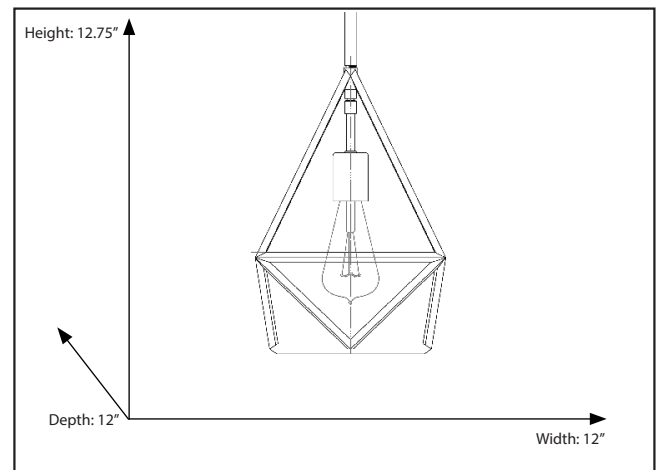

Vega-1 1-Light Matte Black Cage Pendant

Description

The Vega-1 features a cage pendant with matte black finish. It stands out from the crowd with its vintage inspired geometric shape and makes a perfect addition to a living room, dining room or bedroom.

Features

Item Number	7-70013
Finish	Matte Black
Dimensions (HxWxD)	12.75" x 12" x 12"
Lamp Info	1 x 60W (E27)
Lamps Included	No
Chain	11'5"
Item Weight	11lb, 4oz
Shipped Weight	12lb, 3oz

Electrical

Fixture requires a grounded electrical supply line to 120 volts AC.