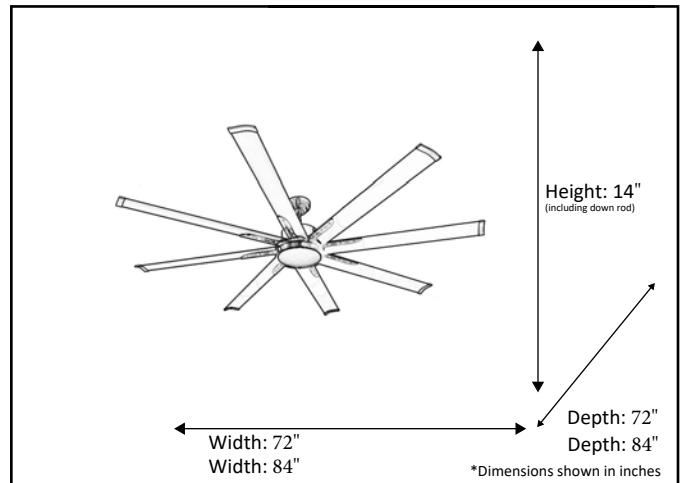

Model #	SUN8(72/84) (CG/NK)8(MB/WH)
SKU	(20400/20403) (20406/20409/20412/20415/21345/21348)
Metal Finish	Brushed Nickel / Champagne Gold
Blade Finish	Matte Black (Also in White)
Lens Finish	White
Description	8-Blade 72"/84" NK Fan Matte Black/White Blades 15W LED 3000K
Motor Size	172
Blade Span	72"/84"
Blade Pitch	17°
Down Rod Included	6"
Material	Aluminum
Speed	6
Forward/Reverse	Yes
Motor Type	DC
Power Use (Watts)	15W
Light Kit Included	Yes
Lumen	1076.44 Lm
Listed	Damp Rated

WC-8-WH Wall Control Included

- Main power switch button
- Fan button controls
- 6 Speed fan control
- Easy 2 wire connection (Requires 2 hot leads)
- Available in White (WH) only

ELECTRICAL REQUIREMENTS: Fixture requires a grounded electrical supply line of 120 volts AC.