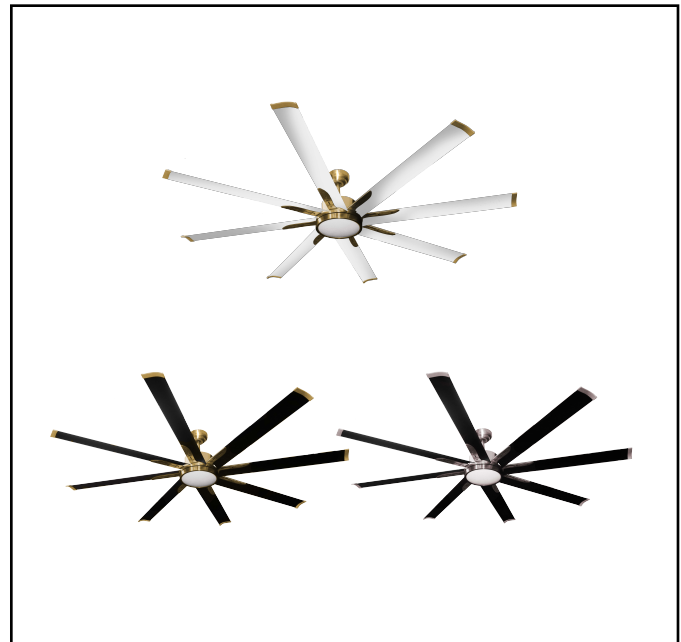

Model #	SUN8(72/84) (CG/NK)8(MB/WH)
SKU	(20400/20403) (20406/20409/20412/20415/21345/21348)
Metal Finish	Brushed Nickel / Champagne Gold
Blade Finish	Matte Black (Also in White)
Lens Finish	White
Description	8-Blade 72"/84" NK Fan Matte Black/White Blades 15W LED 3000K
Motor Size	172
Blade Span	72"/84"
Blade Pitch	17°
Down Rod Included	6"
Material	Aluminum
Speed	6
Forward/Reverse	Yes
Motor Type	DC
Power Use (Watts)	15W
Light Kit Included	Yes
Lumen	1076.44 Lm
Listed	Damp Rated

WC-8-WH Wall Control Included

- Main power switch button
- Fan button controls
- 6 Speed fan control
- Easy 2 wire connection (Requires 2 hot leads)
- Available in White (WH) only

ELECTRICAL REQUIREMENTS: Fixture requires a grounded electrical supply line of 120 volts AC.

INSTALLATION REQUIREMENTS: Fixture attaches to electrical junction box securely anchored in wall or ceiling.
All mounting hardware included.

HOMEnhancements / 1505-A Kelly Blvd., Carrollton, TX. 75006

Product specifications subject to change without notice.