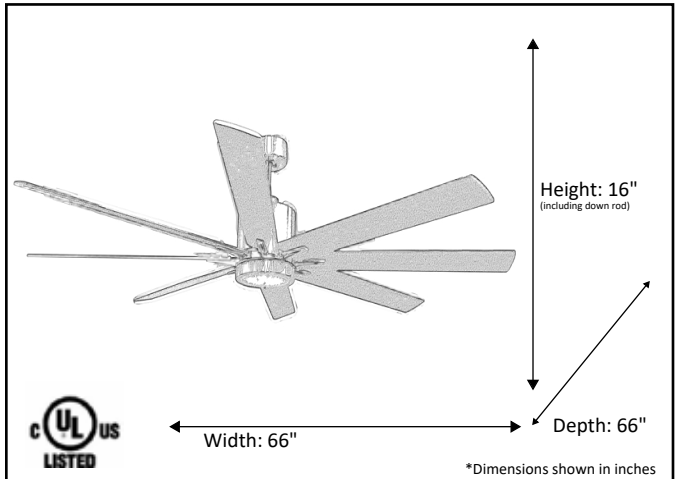

Model #	SUN866 NK8SV/WL(WC)
SKU	18059
Metal Finish	Nickel
Blade Finish	Silver/Walnut
Glass Finish	Frosted
Blade Span	66"
Motor Specs	DC165M-DC
Wire Length (Shown in inches)	80"
Down Rod Included (Shown in inches)	6"
Blade Pitch	14 Degrees
Speed	6
Forward/Reverse	Yes
Airflow Average	7,791.46
Power Use (Watts)	32.71
Airflow Efficiency (CFM/Watt)	241.90
Light Kit Included	Yes
Lamp Info	Integrated LED
Location Use	Indoor Only
Wall Control	WC-SUN866

Finish/Glass Shown: Nickel/Frosted

*Integrated LED

*Dimensions shown in inches

ELECTRICAL REQUIREMENTS: Fixture requires a grounded electrical supply line of 120 volts AC.

INSTALLATION REQUIREMENTS: Fixture attaches to electrical junction box securely anchored in wall or ceiling.
All mounting hardware included.