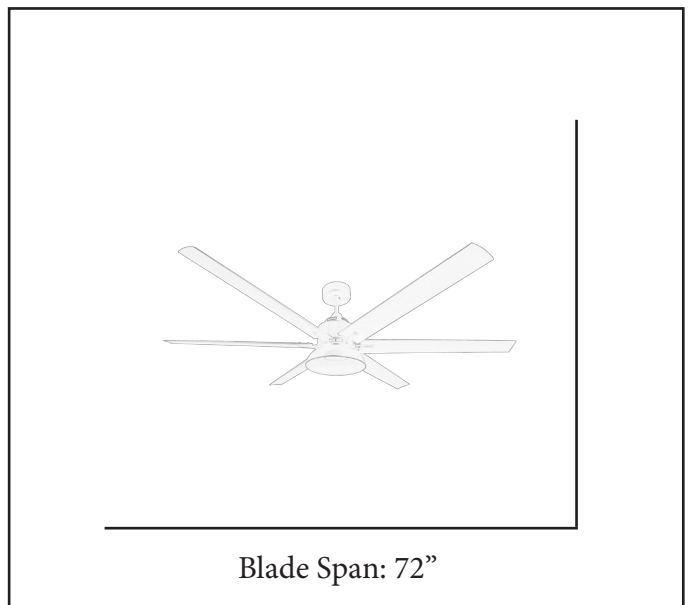

ELECTRICAL REQUIREMENTS: Fixture requires a grounded electrical supply line of 120 volts AC.

INSTALLATION REQUIREMENTS: Fixture attaches to electrical junction box securely anchored in wall or ceiling.

All mounting hardware included.

Product specifications subject to change without notice.

HOMEnhancements/ 1505-A Kelly Blvd., Carrollton, TX. 75006