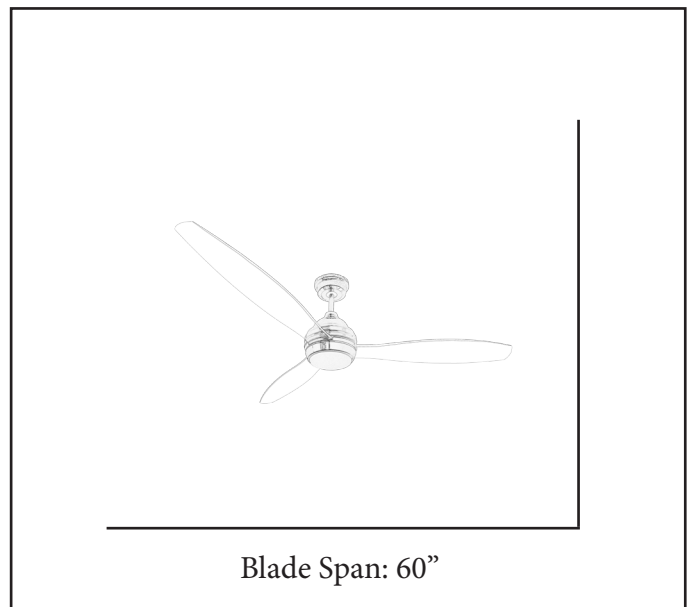

ELECTRICAL REQUIREMENTS: Fixture requires a grounded electrical supply line of 120 volts AC.

INSTALLATION REQUIREMENTS: Fixture attaches to electrical junction box securely anchored in wall or ceiling.

All mounting hardware included.

Product specifications subject to change without notice.

HOMEnhancements/ 1505-A Kelly Blvd., Carrollton, TX. 75006