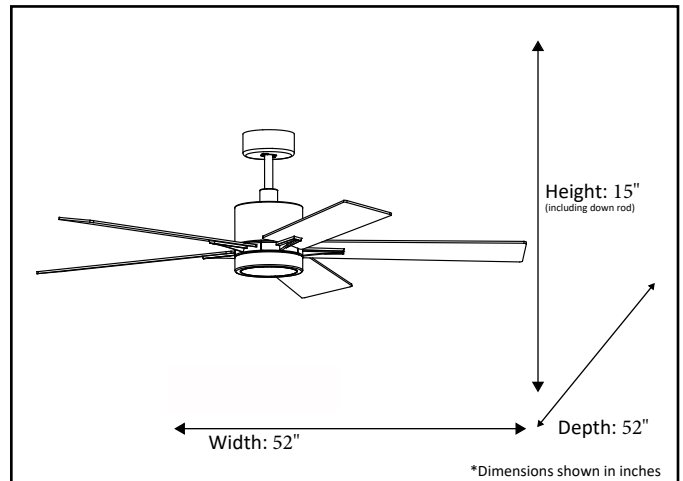

<b>Model #</b>	<b>SUN552 RB5P</b>
SKU	19082
Metal Finish	Rubbed Bronze
Blade Finish	Oak/Walnut
Glass Finish	White
Blade Span	52"
Motor Specs	153mm x 15mm
Wire Length (Shown in inches)	80"
Down Rod Included (Shown in inches)	6"
Blade Pitch	12
Speed	3
Forward/Reverse	Yes
Airflow (CFM High)	5768.1
Power Use (Watts)	60
Airflow Efficiency (CFM/Watt)	96.1
Light Kit Included	Yes
Lamp Info	Integrated LED
Location Use	Indoor Only
Wall Control	WC-1-WH

Finish/Glass Shown: Rubbed Bronze/White

\*Integrated LED

**ELECTRICAL REQUIREMENTS:** Fixture requires a grounded electrical supply line of 120 volts AC.

**INSTALLATION REQUIREMENTS:** Fixture attaches to electrical junction box securely anchored in wall or ceiling.  
**All mounting hardware included.**