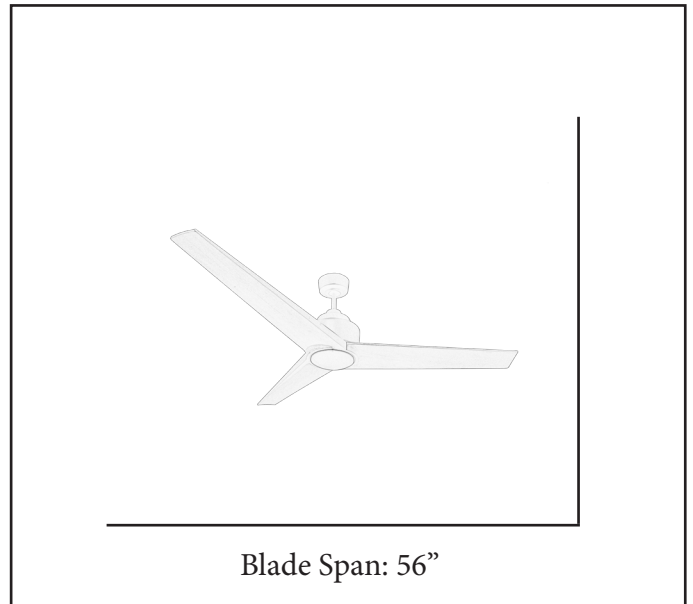

ELECTRICAL REQUIREMENTS: Fixture requires a grounded electrical supply line of 120 volts AC.

INSTALLATION REQUIREMENTS: Fixture attaches to electrical junction box securely anchored in wall or ceiling.

All mounting hardware included.

Product specifications subject to change without notice.

HOMEnhancements/ 1505-A Kelly Blvd., Carrollton, TX. 75006