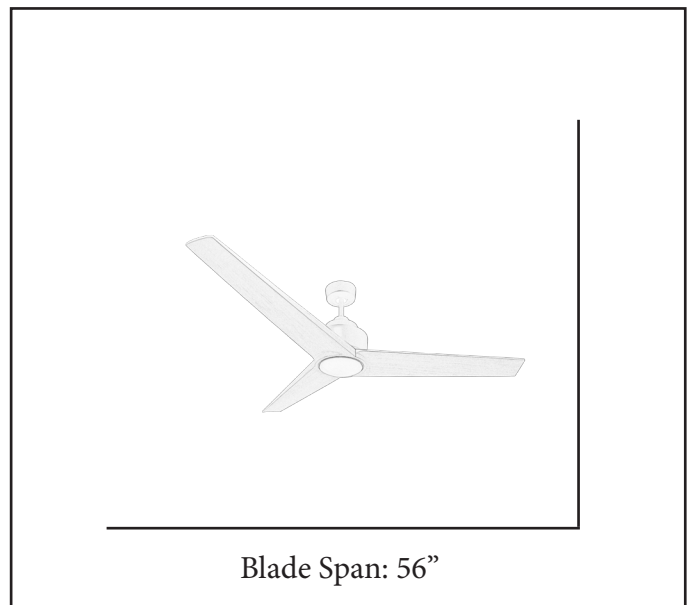

ELECTRICAL REQUIREMENTS: Fixture requires a grounded electrical supply line of 120 volts AC.

INSTALLATION REQUIREMENTS: Fixture attaches to electrical junction box securely anchored in wall or ceiling.

All mounting hardware included.

Product specifications subject to change without notice.

HOMEnhancements/ 1505-A Kelly Blvd., Carrollton, TX. 75006