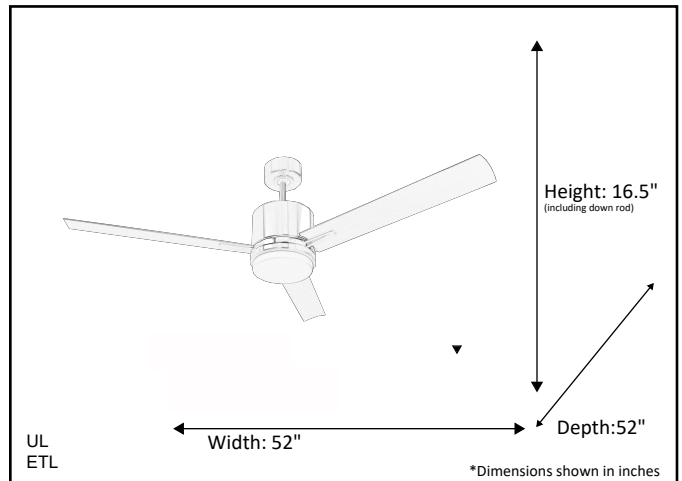

Model #	SUN352D NK3SV(WC)
SKU	19734
Metal Finish	Brushed Nickel
Blade Finish	ABS Silver
Glass Finish	White
Blade Span	52"
Motor Specs	DC165M-DC
Wire Length (Shown in inches)	80"
Down Rod Included (Shown in inches)	6"
Blade Pitch	14
Speed	3
Forward/Reverse	Yes
Airflow (CFM High)	6548.80
Power Use (Watts)	58.64
Airflow Efficiency (CFM/Watt)	115.62
Light Kit Included	Yes
Lamp Info	Integrated LED
Location Use	Indoor/Outdoor
Wall Control	WC-5-WH

Finish/Glass Shown: Brushed Nickel/White

Integrated LED

ELECTRICAL REQUIREMENTS: Fixture requires a grounded electrical supply line of 120 volts AC.

INSTALLATION REQUIREMENTS: Fixture attaches to electrical junction box securely anchored in wall or ceiling.
All mounting hardware included.