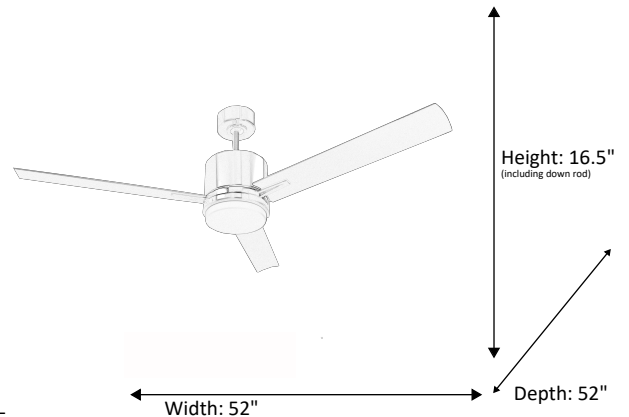

Model #	SUN352D MB3MB(WC)
SKU	19737
Metal Finish	Matte Black
Blade Finish	ABS Matte Black
Glass Finish	White
Blade Span	52"
Motor Specs	DC165M-DC
Wire Length (Shown in inches)	80"
Down Rod Included (Shown in inches)	6"
Blade Pitch	14
Speed	3
Forward/Reverse	Yes
Airflow (CFM High)	6548.80
Power Use (Watts)	58.64
Airflow Efficiency (CFM/Watt)	115.62
Light Kit Included	Yes
Lamp Info	Integrated LED
Location Use	Indoor/Outdoor
Wall Control	WC-5-WH

Finish/Glass Shown: Matte Black/White

Integrated LED

UL
ETL

*Dimensions shown in inches

ELECTRICAL REQUIREMENTS: Fixture requires a grounded electrical supply line of 120 volts AC.

INSTALLATION REQUIREMENTS: Fixture attaches to electrical junction box securely anchored in wall or ceiling.
All mounting hardware included.