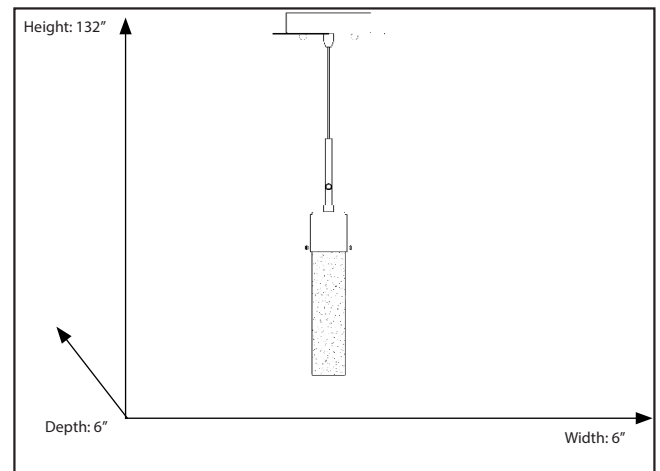

Soffi-1 Illuminated Glass Cylinder

Description

The Soffi illuminated glass cylinder pendant, with its bright polished nickel finish and seeded glass, is a stylish light that can be used by itself as an accent piece, or grouped together to light a kitchen island, bar, or pool table.

Features

Item Number	7-70025
Finish	Polished Nickel
Dimensions (HxWxD)	132"(max) x 6" x 6"
Lamp Info	1 x 8W LED
Wire	120"
Item Weight	19.05 Lb
Shipped Weight	24.58 Lb

Electrical

Fixture requires a grounded electrical supply line to 120 volts AC.