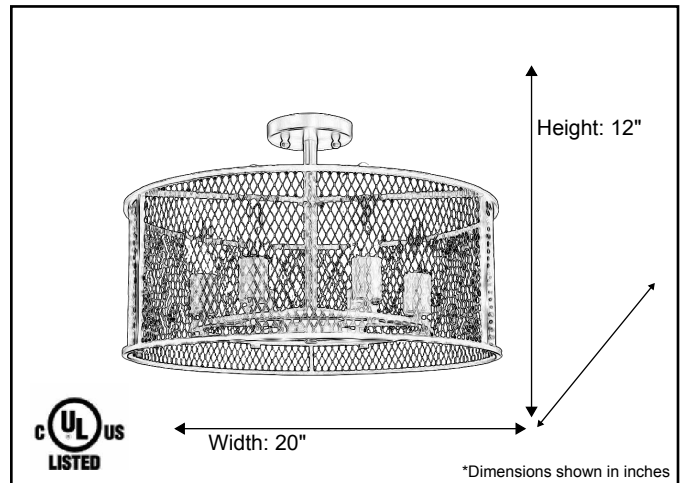

Model #	SF-626-MB
SKU	20538
Fixture Series	Rimini
Description	Modern & Industrial Semi Flush Mount / Entry Light
Metal Finish	Matte Black
Glass Finish	Clear
Dimensions- HxW (Dimensions shown in inches)	12" x 20"
Lamp Info	6X60W (E26)

Finish Shown: Matte Black

*Lamps Not Included

ELECTRICAL REQUIREMENTS: Fixture requires a grounded electrical supply line of 120 volts AC.

INSTALLATION REQUIREMENTS: Fixture attaches to electrical junction box securely anchored in wall or ceiling.
All mounting hardware included.