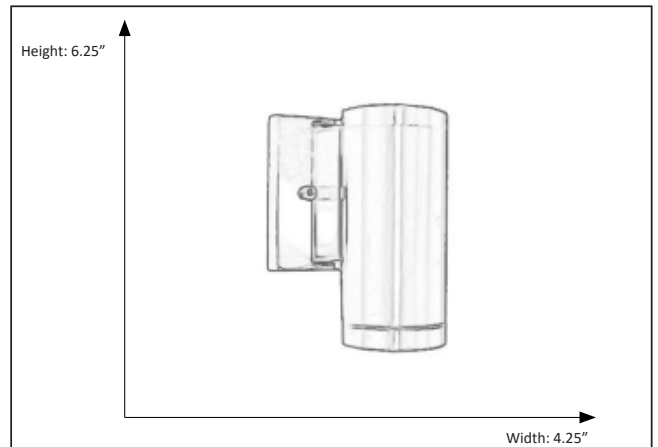

PL-406-NK

Dark Sky Wall Mount

Description

The modern vertical design of this outdoor wall sconce is the perfect addition to your modern home. Perfect for your walkway, pathway, garden, poolside or villa. Great for indoor or outdoor use. Easy set up as exterior lighting or as a security wall light above your front door.

Features

Item Number	PL-406-NK
Finish	Brushed Nickel
Dimensions	6.25" x 4.25"
Lamp Info	1 x 60W (M)
Bulb Base	12W LED
ETL Listed	Wet Location
Glass	Clear

Electrical

Fixture requires a grounded electrical supply line to 120 volts AC.