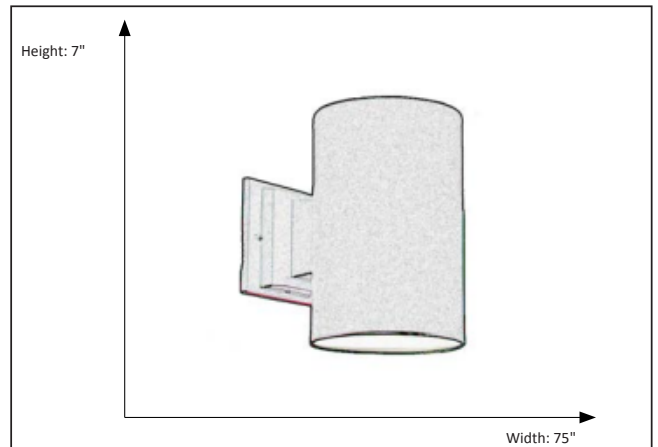

PL-795-TBK

Dark SKy Wall Mount

Description

The 1-Light Cylinder Coach Light is a perfect fit for modern or contemporary homes. With its simple, down-light design, it is sure to highlight your space

Features

Item Number	PL-795-TBK
Finish	Textured Black
Dimensions	7" x 5"
Lamp Info	1 x 60W (M)
Bulb Base	E26
ETL Listed	Wet Location
Glass	No

Electrical

Fixture requires a grounded electrical supply line to 120 volts AC.