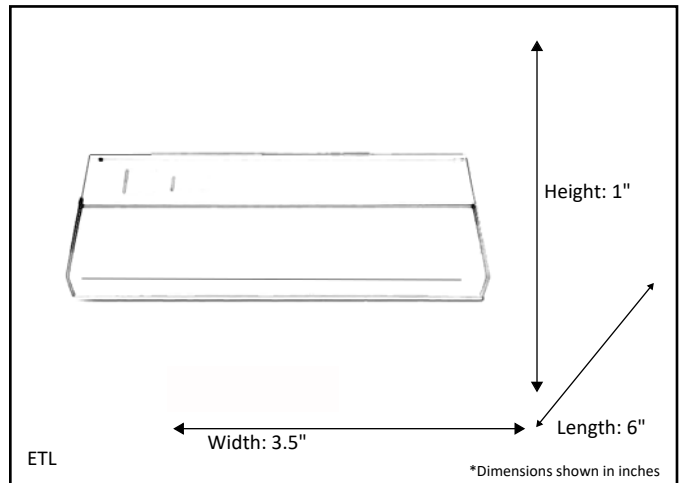

Model #	LED-UC6-WH-SELECT
SKU	21228
Description	LED Under Cabinet
Finish	White
Dimensions- HxWxL (Dimensions shown in inches)	1" x 3.5" x 6"
Lumens	480 Lm
Wattage	6W LED
CCT (Kelvin)	3000K/4000K/5000K
Dimmable	Yes
Rated Life Hours	50,000

Finish: White

* Integrated LED

ELECTRICAL REQUIREMENTS: Fixture requires a grounded electrical supply line of 120 volts AC.

INSTALLATION REQUIREMENTS: Fixture attaches to electrical junction box securely anchored in wall or ceiling.
All mounting hardware included.