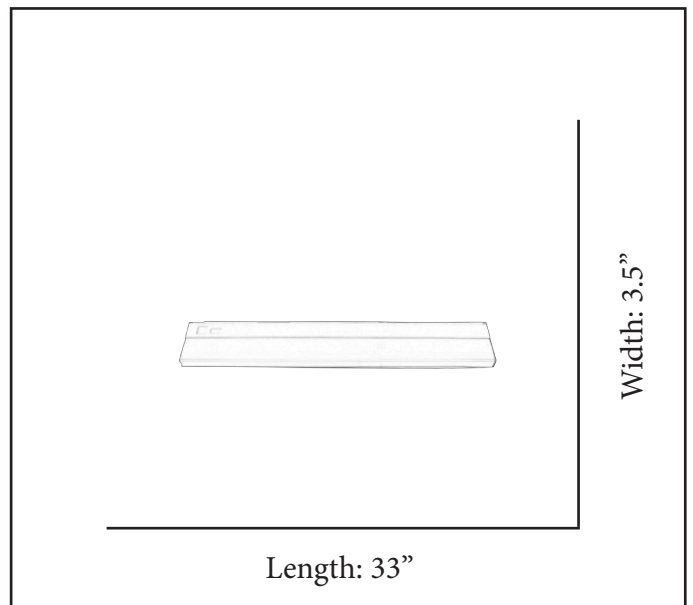

HOMEnhancements

Architectural & Engineering Specifications

2023

LED Fixtures

MODEL	LED-UC33-WH-SELECT
SKU	21240
DESCRIPTION	Selectable Kelvin 33" Under Cabinet Light
FINISH	White
MATERIAL	Acrylic
DIMENSIONS	1" H x 3.5" W x 33" L
LAMP INFO	3000K/4000K/5000K 15W 1300 Lumens Integrated LED
LIFE HOURS	50,000

Finish Shown: White

(LED Integrated)

ELECTRICAL REQUIREMENTS: Fixture requires a grounded electrical supply line of 120 volts AC.

INSTALLATION REQUIREMENTS: Fixture attaches to electrical junction box securely anchored in wall or ceiling.

All mounting hardware included.

Product specifications subject to change without notice.

HOMEnhancements/ 1505-A Kelly Blvd., Carrollton, TX. 75006

REFERENCE	QUANTITY	REMARKS	PROJECT	
			LOCATION/TYPE	
			ARCHITECT	
			ENGINEER	
			CONTRACTOR	
			SUBMITTED BY	
			DATE