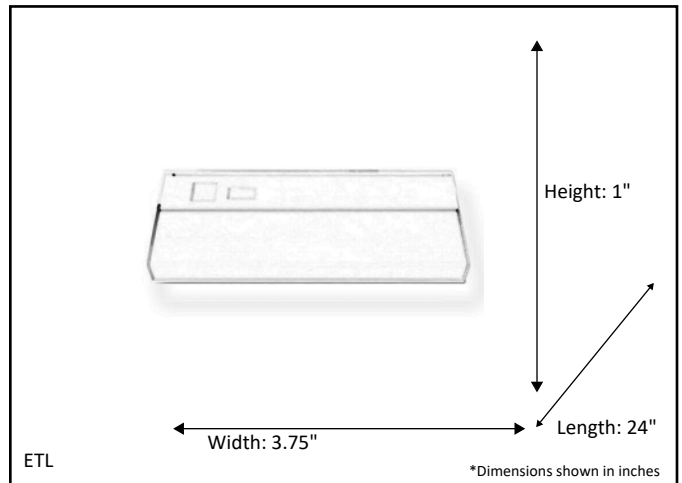

Model #	LED-UC24-WH-SELECT
SKU	21237
Description	LED Under Cabinet
Finish	White
Dimensions- HxWxL (Dimensions shown in inches)	1" x 3.75" x 24"
Lumens	950 Lm
Wattage	11W
CCT (Kelvin)	3000K/4000K/5000K
Dimmable	Yes
Rated Life Hours	50,000

Finish: White

\* Integrated LED

**ELECTRICAL REQUIREMENTS:** Fixture requires a grounded electrical supply line of 120 volts AC.

**INSTALLATION REQUIREMENTS:** Fixture attaches to electrical junction box securely anchored in wall or ceiling.  
**All mounting hardware included.**