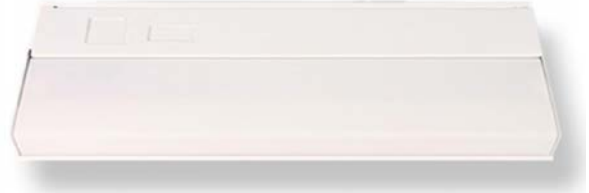

Model #	LED-UC24-WH-SELECT
SKU	21237
Description	LED Under Cabinet
Finish	White
Dimensions- HxWxL (Dimensions shown in inches)	1" x 3.75" x 24"
Lumens	950 Lm
Wattage	11W
CCT (Kelvin)	3000K/4000K/5000K
Dimmable	Yes
Rated Life Hours	50,000

Finish: White

\* Integrated LED

**ELECTRICAL REQUIREMENTS:** Fixture requires a grounded electrical supply line of 120 volts AC.

**INSTALLATION REQUIREMENTS:** Fixture attaches to electrical junction box securely anchored in wall or ceiling.  
**All mounting hardware included.**