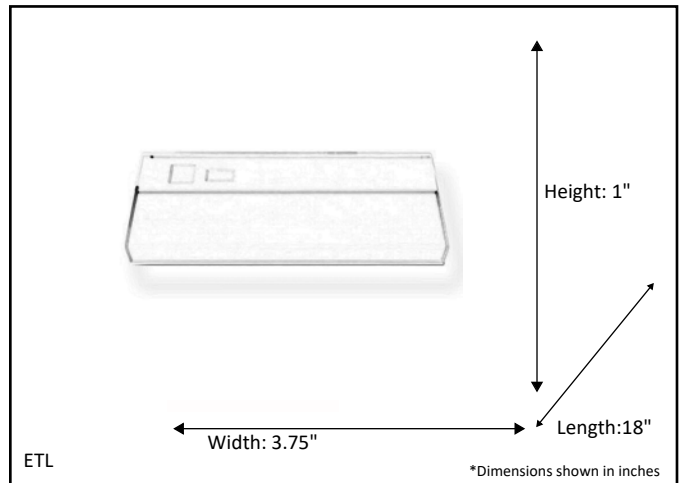

Model #	LED-UC18-WH-SELECT
SKU	21234
Description	LED Under Cabinet
Finish	White
Dimensions- HxWxL <small>(Dimensions shown in inches)</small>	1" x 3.75" x 18"
Lumens	800 Lm
Wattage	10W
CCT (Kelvin)	3000K/4000K/5000K
Dimmable	Yes
Rated Life Hours	50,000

Finish: White

* Integrated LED

ELECTRICAL REQUIREMENTS: Fixture requires a grounded electrical supply line of 120 volts AC.

INSTALLATION REQUIREMENTS: Fixture attaches to electrical junction box securely anchored in wall or ceiling.
All mounting hardware included.