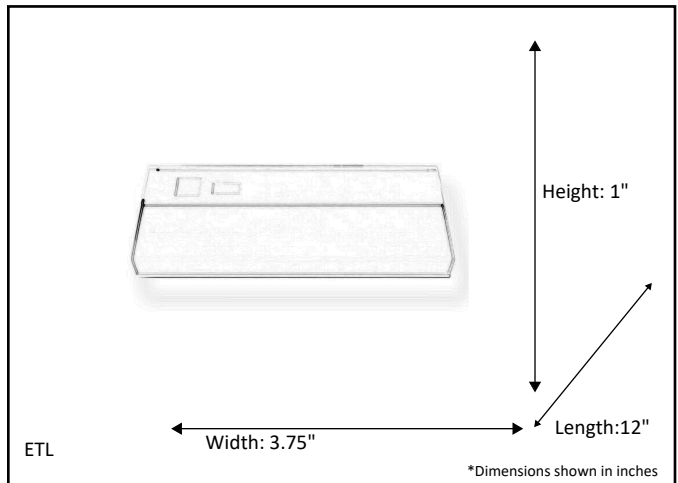

Model #	LED-UC12-WH (8W/3000K)
SKU	16713
Description	LED Under Cabinet
Finish	White
Dimensions- HxWxL (Dimensions shown in inches)	1" x 3.75 x 12"
Lumens	900 Lm
Wattage	8W
CCT (Kelvin)	3000K
Dimmable	Yes
Rated Life Hours	15,000