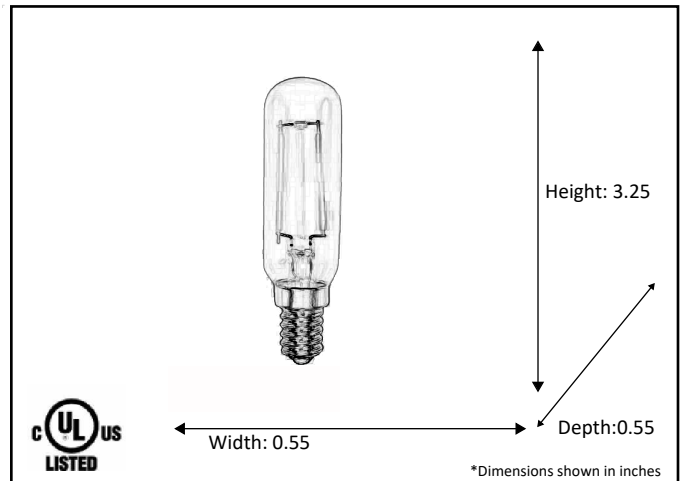

Model #	LED-T6-22K
SKU	18911
Description	LED Lamp
Socket Base	Candle (E12)
Bulb Type	T6-LED
Dimensions- HxWxD <small>(Dimensions shown in inches)</small>	3.25" x 0.55" x 0.55"
Lumens	120 Lm
Wattage	2W
CCT	2700K
Incandescent Equivalent	15W
Dimmable	Yes
Rated Life Hours	15,000

Finish: Clear

**ELECTRICAL REQUIREMENTS:** Fixture requires a grounded electrical supply line of 120 volts AC.

**INSTALLATION REQUIREMENTS:** Fixture attaches to electrical junction box securely anchored in wall or ceiling.  
**All mounting hardware included.**