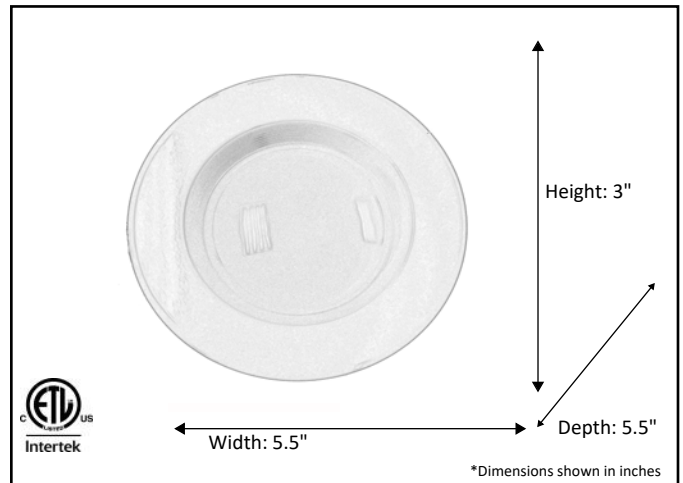

Model #	LED-RRT4-3K
SKU	19647
Description	LED Recessed Retrofit
Finish	White
Dimensions- HxWxD (Dimensions shown in inches)	3" x 5.5" x 5.5"
Lumens	850 Lm
Wattage	13W
CCT (Kelvin)	3000K
Dimmable	Yes
Rated Life Hours	15,000

Finish: White

* Integrated LED

ELECTRICAL REQUIREMENTS: Fixture requires a grounded electrical supply line of 120 volts AC.

INSTALLATION REQUIREMENTS: Fixture attaches to electrical junction box securely anchored in wall or ceiling.
All mounting hardware included.