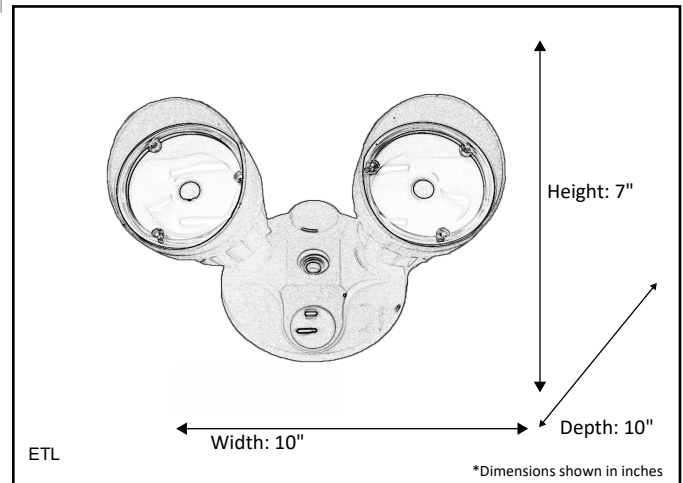

Model #	LED-FLOOD-2-MB(AC20W/3K)
SKU	20712
Description	Double LED Flood Light
Finish	Matte Black
Dimensions- HxWxD <small>(Dimensions shown in inches)</small>	7" x 10" x 10"
Material	Steel
Wattage	20W
CCT (Kelvin)	3000K
Lumens	1910 Lm
Listed	Wet Location Listed

Finish: Matte Black

* Integrated LED

ELECTRICAL REQUIREMENTS: Fixture requires a grounded electrical supply line of 120 volts AC.

INSTALLATION REQUIREMENTS: Fixture attaches to electrical junction box securely anchored in wall or ceiling.
All mounting hardware included.