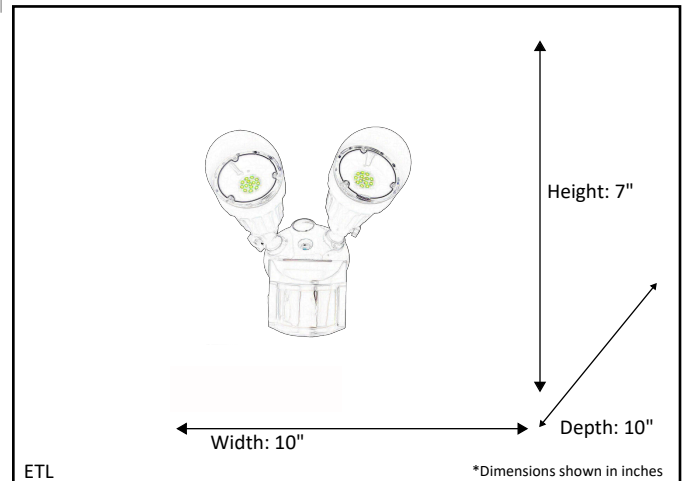

Model #	LED-FLOOD-2-BRWN-MS
SKU	19824
Description	Double LED Flood Light
Finish	Brown
Dimensions- HxWxD <small>(Dimensions shown in inches)</small>	7" x 10" x 10"
Lumens	1900
Wattage	20W
CCT (Kelvin)	3000K
Dimmable	Yes
Rated Life Hours	15,000

Finish: Brown

\* Integrated LED

**ELECTRICAL REQUIREMENTS:** Fixture requires a grounded electrical supply line of 120 volts AC.

**INSTALLATION REQUIREMENTS:** Fixture attaches to electrical junction box securely anchored in wall or ceiling.  
**All mounting hardware included.**