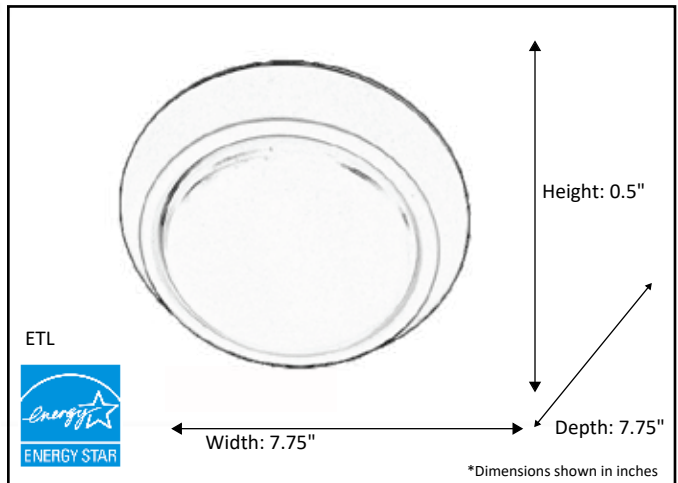

Model #	LED-DL712-MB(AC15W/3000K)
SKU	20736
Description	LED Ceiling Disk
Finish	Matte Black
Dimensions- HxWxD (Dimensions shown in inches)	0.5" x 7.75" x 7.75"
Lumens	1150 Lm
Wattage	15W
CCT (Kelvin)	3000K
Dimmable	Yes
Rated Life Hours	50,000